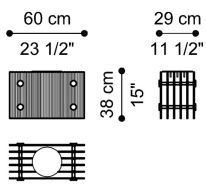

**VEIL**  
LOW TABLES

GIANFRANCO  
**FERRE**  
HOME

**DESCRIPTION**

Structure in Clear/Grey Ribbed glass with metal joint in Black Chrome finishing. The ribs are oriented in the direction of the long side for F.VEI.231.BMX and in the direction of the short side for F.VEI.231.AMX.

Round tray in metal with Black Chrome finishing supported by solid chestnut wood with Black Lacquered finishing, removable and repositionable on each side of the table.

**DIMENSIONS**

LOW TABLE

**F.VEI.231.A**

L 60 D 29 H 38 CM

LOW TABLE

**F.VEI.231.B**

L 37 D 29 H 61 CM

**STRUCTURE**

**GLASS**

Ribbed Glass

Ribbed Clear Glass