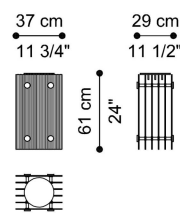

**VEIL**  
LOW TABLES

GIANFRANCO  
**FERRE**  
HOME

**DESCRIPTION**

Structure in Clear/Grey Ribbed glass with metal joint in Black Chrome finishing. The ribs are oriented in the direction of the long side for F.VEI.231.BMX and in the direction of the short side for F.VEI.231.AMX.

Round tray in metal with Black Chrome finishing supported by solid chestnut wood with Black Lacquered finishing, removable and repositionable on each side of the table.

**DIMENSIONS**

LOW TABLE

**F.VEI.231.A**

L 60 D 29 H 38 CM

LOW TABLE

**F.VEI.231.B**

L 37 D 29 H 61 CM

**STRUCTURE**

**GLASS**

Ribbed Glass

Ribbed Clear Glass