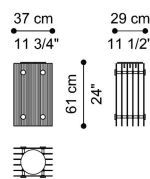

VEIL
LOW TABLES

GIANFRANCO
FERRE
HOME

DESCRIPTION

Structure in Clear/Grey Ribbed glass with metal joint in Black Chrome finishing. The ribs are oriented in the direction of the long side for F.VEI.231.BMX and in the direction of the short side for F.VEI.231.AMX.

Round tray in metal with Black Chrome finishing supported by solid chestnut wood with Black Lacquered finishing, removable and repositionable on each side of the table.

DIMENSIONS

LOW TABLE
F.VEI.231.A

L 60 D 29 H 38 CM

LOW TABLE
F.VEI.231.B

L 37 D 29 H 61 CM

STRUCTURE

GLASS

Ribbed Clear Glass

Ribbed Grey Glass

DETAILS/DECORATIVE ELEMENTS

METAL