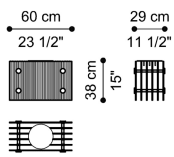

VEIL
LOW TABLES

GIANFRANCO
FERRE
HOME

DESCRIPTION

Structure in Clear/Grey Ribbed glass with metal joint in Black Chrome finishing. The ribs are oriented in the direction of the long side for F.VEI.231.BMX and in the direction of the short side for F.VEI.231.AMX.

Round tray in metal with Black Chrome finishing supported by solid chestnut wood with Black Lacquered finishing, removable and repositionable on each side of the table.

DIMENSIONS

LOW TABLE
F.VEI.231.A

L 60 D 29 H 38 CM

LOW TABLE
F.VEI.231.B

L 37 D 29 H 61 CM

STRUCTURE

GLASS

Ribbed Clear Glass

Ribbed Grey Glass

DETAILS/DECORATIVE ELEMENTS

METAL