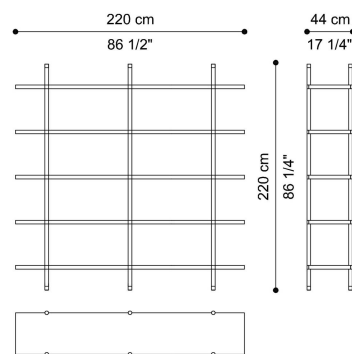

DESCRIPTION

Uprights in ramin wood rods Dyed Smokey Grey or Dyed Canaletto Walnut. Metal inserts in the finishings from the collection.
Shelves in poplar multilayer wood with HDF facing in Tay Veneered Dyed Smokey Grey or Canaletto Walnut Veneered.
Floor/wall installation system included.

DIMENSIONS

BOOKCASE
F.NIK.241.A

L 300 D 44 H 220 CM

BOOKCASE
F.NIK.241.B

L 220 D 44 H 220 CM

UPRIGHTS

WOOD

Solid Wood Dyed
Smokey Grey - Matt