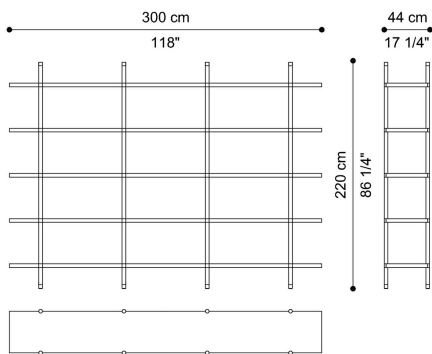

DESCRIPTION

Uprights in ramin wood rods Dyed Smokey Grey or Dyed Canaletto Walnut. Metal inserts in the finishings from the collection.
Shelves in poplar multilayer wood with HDF facing in Tay Veneered Dyed Smokey Grey or Canaletto Walnut Veneered.
Floor/wall installation system included.

DIMENSIONS

BOOKCASE
F.NIK.241.A

L 300 D 44 H 220 CM

BOOKCASE
F.NIK.241.B

L 220 D 44 H 220 CM

UPRIGHTS

WOOD

Solid Wood Dyed
Smokey Grey - Matt