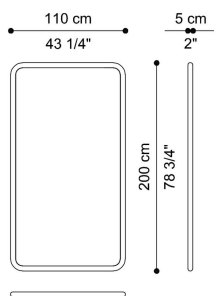

INARI
MIRRORS

GIANFRANCO
FERRE
HOME

DESCRIPTION

Metal tubular frame covered in leather from the collection with decorative stitching in contrasting colour. Natural mirror also available with vertical gradient shading on one side (left or right - to be specified). Back panel in MDF covered in microfibre col. anthracite.

DIMENSIONS

STANDING MIRROR

F.INA.524.A

L 110 D 5 H 200 CM

MIRROR

MIRROR

Natural Mirror

UPHOLSTERY