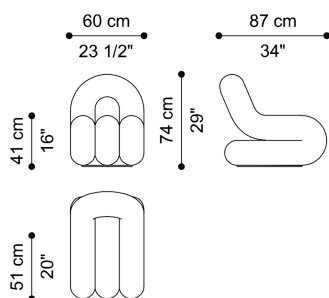

BRYGGE
ARMCHAIRS

GIANFRANCO
FERRE
HOME

DESCRIPTION

Internal structure in iron rods, padded with high density expansive polyurethane foam.
Upholstery available only in velvet cat. A Cluster in the colours from the collection.

DIMENSIONS

ARMCHAIR

F.BRG.221.A

L 60 D 87 H 74 CM

UPHOLSTERY

FABRIC / LEATHER

[download the file in the product page](#)

ACCESSORIES