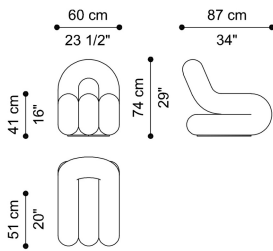

BRYGGE
ARMCHAIRS

GIANFRANCO
FERRE
HOME

DESCRIPTION

Internal structure in iron rods, padded with high density expansive polyurethane foam. Upholstery available only in velvet cat. A Cluster in the colours from the collection.

DIMENSIONS

ARMCHAIR F.BRG.221.A

L 60 D 87 H 74 CM

UPHOLSTERY

FABRIC / LEATHER

[download the file in the product page](#)

ACCESSORIES

DECORATIVE CUSHIONS