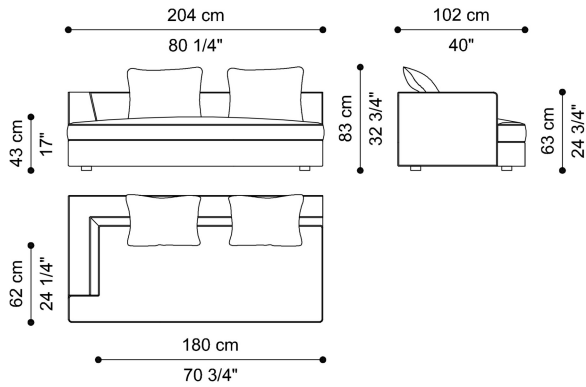

**DIMENSIONS**

SECTIONAL SOFA - LEFT END ELEMENT - 1 CUSHION 60 X 60 CM INCLUDED  
**F.LCS.213.A**

L 114 D 102 H 63 CM

SECTIONAL SOFA - RIGHT END ELEMENT - 1 CUSHION 60 X 60 CM INCLUDED  
**F.LCS.213.B**

L 114 D 102 H 63 CM

SECTIONAL SOFA - CENTRAL ELEMENT - 1 CUSHION 60 X 60 CM INCLUDED  
**F.LCS.213.C**

L 90 D 102 H 63 CM

SECTIONAL SOFA - CORNER ELEMENT - 2 CUSHIONS 60 X 60 CM INCLUDED  
**F.LCS.213.D**

L 102 D 102 H 63 CM

SECTIONAL SOFA - LEFT END ELEMENT - 2 CUSHIONS 60 X 60 CM INCLUDED

**F.LCS.213.E**

L 204 D 102 H 63 CM

SECTIONAL SOFA - RIGHT END ELEMENT - 2 CUSHIONS 60 X 60 CM INCLUDED

**F.LCS.213.F**

L 204 D 102 H 63 CM

SECTIONAL SOFA - CENTRAL ELEMENT - 1 CUSHION 60 X 60 CM INCLUDED

**F.LCS.213.J**

L 114 D 102 H 63 CM

SECTIONAL SOFA - CENTRAL ELEMENT - 2 CUSHIONS 60 X 60 CM INCLUDED

**F.LCS.213.K**

L 180 D 102 H 63 CM