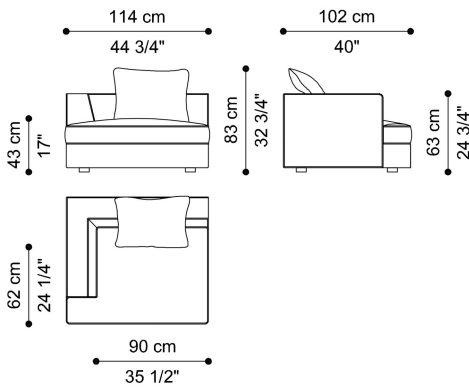

**DIMENSIONS**

SECTIONAL SOFA - LEFT END ELEMENT - 1 CUSHION 60 X 60 CM INCLUDED  
**F.LCS.213.A**

L 114 D 102 H 63 CM

SECTIONAL SOFA - RIGHT END ELEMENT - 1 CUSHION 60 X 60 CM INCLUDED  
**F.LCS.213.B**

L 114 D 102 H 63 CM

SECTIONAL SOFA - CENTRAL ELEMENT - 1 CUSHION 60 X 60 CM INCLUDED  
**F.LCS.213.C**

L 90 D 102 H 63 CM

SECTIONAL SOFA - CORNER ELEMENT - 2 CUSHIONS 60 X 60 CM INCLUDED  
**F.LCS.213.D**

L 102 D 102 H 63 CM

SECTIONAL SOFA - LEFT END ELEMENT - 2 CUSHIONS 60 X 60 CM INCLUDED

**F.LCS.213.E**

L 204 D 102 H 63 CM

SECTIONAL SOFA - RIGHT END ELEMENT - 2 CUSHIONS 60 X 60 CM INCLUDED

**F.LCS.213.F**

SECTIONAL SOFA - RIGHT DORMEUSE - 1 CUSHION 60 X 60 CM INCLUDED

**F.LCS.213.P**

L 114 D 160 H 63 CM

SECTIONAL SOFA - LEFT DORMEUSE - 1 CUSHION 60 X 60 CM INCLUDED

**F.LCS.213.Q**

L 114 D 160 H 63 CM