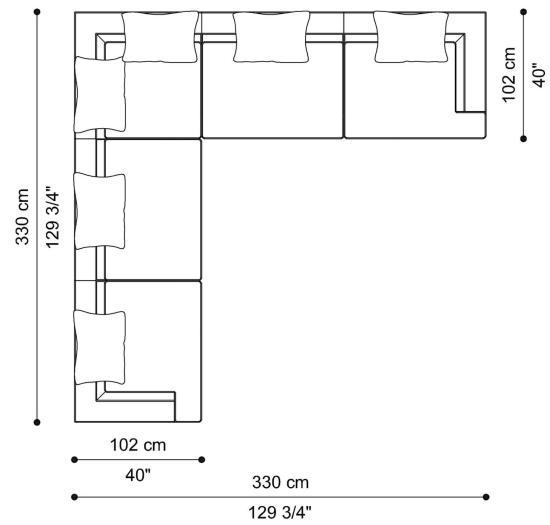

SECTIONAL SOFA - CHAISE LONGUE - 1 CUSHION 60 X 60 CM INCLUDED

**F.LCS.213.Z**

L 114 D 170 H 63 CM

SECTIONAL SOFA - SUGGESTED COMPOSITION 1

**F.LCS.213.E + F.LCS.213.D + F.LCS.213.Y**

L 306 D 216 H 63 CM

SECTIONAL SOFA - SUGGESTED COMPOSITION 2

**F.LCS.213.E + F.LCS.213.D + F.LCS.213.F**

L 306 D 306 H 63 CM

SECTIONAL SOFA - SUGGESTED COMPOSITION 3

**F.LCS.213.E + F.LCS.213.Y**

L 318 D 102 H 63 CM

SECTIONAL SOFA - SUGGESTED COMPOSITION 4  
**F.LCS.213.Q + F.LCS.213.F**

L 318 D 160 H 63 CM

SECTIONAL SOFA - SUGGESTED COMPOSITION 5  
**F.LCS.213.A + 2X F.LCS.213.J + F.LCS.213.D + F.LCS.213.B**

L 330 D 330 H 63 CM

SECTIONAL SOFA - SUGGESTED COMPOSITION 6  
**F.LCS.213.X + 2X F.LCS.213.J + F.LCS.213.D + F.LCS.213.B**

L 330 D 330 H 63 CM

SECTIONAL SOFA - SUGGESTED COMPOSITION 7  
**F.LCS.213.Z + F.LCS.213.K + F.LCS.213.D + F.LCS.213.F**

L 396 D 306 H 63 CM

UPHOLSTERY

FABRIC / LEATHER

[download the file in the product page](#)