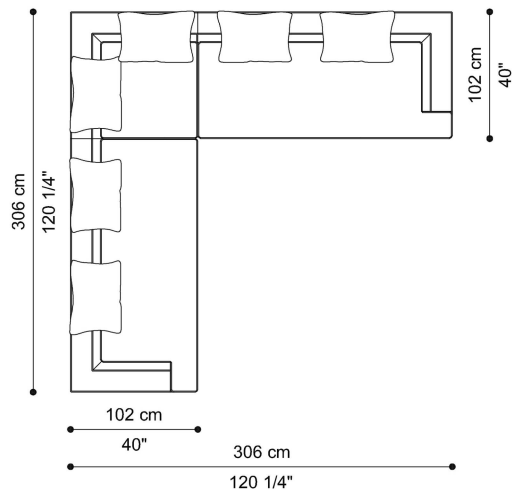

**DIMENSIONS**

SECTIONAL SOFA - LEFT END ELEMENT - 1 CUSHION 60 X 60 CM INCLUDED  
**F.LCS.213.A**

L 114 D 102 H 63 CM

SECTIONAL SOFA - RIGHT END ELEMENT - 1 CUSHION 60 X 60 CM INCLUDED  
**F.LCS.213.B**

## SECTIONAL SOFAS

SECTIONAL SOFA - LEFT END POUF - 1 CUSHION 60 X 60 CM INCLUDED

**F.LCS.213.X**

L 114 D 102 H 63 CM

SECTIONAL SOFA - RIGHT END POUF - 1 CUSHION 60 X 60 CM INCLUDED

**F.LCS.213.Y**

L 114 D 102 H 63 CM

SECTIONAL SOFA - CHAISE LONGUE - 1 CUSHION 60 X 60 CM INCLUDED

**F.LCS.213.Z**

L 114 D 170 H 63 CM

SECTIONAL SOFA - SUGGESTED COMPOSITION 1

**F.LCS.213.E + F.LCS.213.D + F.LCS.213.Y**

L 306 D 216 H 63 CM

SECTIONAL SOFA - SUGGESTED COMPOSITION 2

**F.LCS.213.E + F.LCS.213.D + F.LCS.213.F**

L 306 D 306 H 63 CM

SECTIONAL SOFA - SUGGESTED COMPOSITION 3

**F.LCS.213.E + F.LCS.213.Y**

L 318 D 102 H 63 CM

SECTIONAL SOFA - SUGGESTED COMPOSITION 4  
**F.LCS.213.Q + F.LCS.213.F**