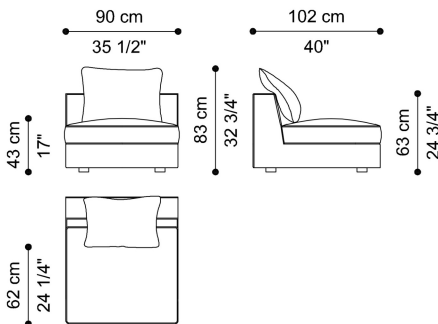

**DIMENSIONS**

SECTIONAL SOFA - LEFT END ELEMENT - 1 CUSHION 60 X 60 CM INCLUDED  
**F.LCS.213.A**

L 114 D 102 H 63 CM

SECTIONAL SOFA - RIGHT END ELEMENT - 1 CUSHION 60 X 60 CM INCLUDED  
**F.LCS.213.B**

L 114 D 102 H 63 CM

SECTIONAL SOFA - CENTRAL ELEMENT - 1 CUSHION 60 X 60 CM INCLUDED  
**F.LCS.213.C**

L 90 D 102 H 63 CM

SECTIONAL SOFA - CORNER ELEMENT - 2 CUSHIONS 60 X 60 CM INCLUDED  
**F.LCS.213.D**

L 102 D 102 H 63 CM

SECTIONAL SOFA - LEFT END ELEMENT - 2 CUSHIONS 60 X 60 CM INCLUDED

**F.LCS.213.E**

L 204 D 102 H 63 CM

SECTIONAL SOFA - RIGHT END ELEMENT - 2 CUSHIONS 60 X 60 CM INCLUDED

**F.LCS.213.F**

L 204 D 102 H 63 CM

SECTIONAL SOFA - CENTRAL ELEMENT - 1 CUSHION 60 X 60 CM INCLUDED

**F.LCS.213.J**

L 114 D 102 H 63 CM

SECTIONAL SOFA - CENTRAL ELEMENT - 2 CUSHIONS 60 X 60 CM INCLUDED

**F.LCS.213.K**

L 180 D 102 H 63 CM