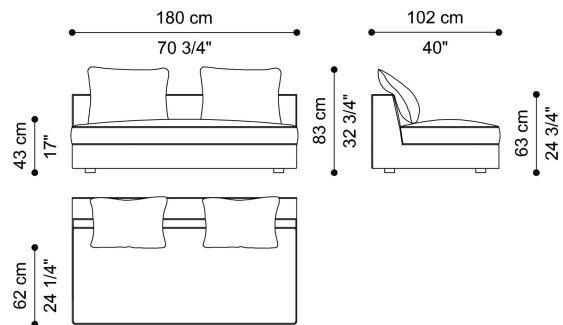

L 114 D 102 H 63 CM

SECTIONAL SOFA - CENTRAL ELEMENT - 1 CUSHION 60 X 60 CM INCLUDED  
**F.LCS.213.C**

L 90 D 102 H 63 CM

SECTIONAL SOFA - CORNER ELEMENT - 2 CUSHIONS 60 X 60 CM INCLUDED  
**F.LCS.213.D**

L 102 D 102 H 63 CM

SECTIONAL SOFA - LEFT END ELEMENT - 2 CUSHIONS 60 X 60 CM INCLUDED

**F.LCS.213.E**

L 204 D 102 H 63 CM

SECTIONAL SOFA - RIGHT END ELEMENT - 2 CUSHIONS 60 X 60 CM INCLUDED

**F.LCS.213.F**

L 204 D 102 H 63 CM

SECTIONAL SOFA - CENTRAL ELEMENT - 1 CUSHION 60 X 60 CM INCLUDED

**F.LCS.213.J**

L 114 D 102 H 63 CM

SECTIONAL SOFA - CENTRAL ELEMENT - 2 CUSHIONS 60 X 60 CM INCLUDED

**F.LCS.213.K**

L 180 D 102 H 63 CM

SECTIONAL SOFA - RIGHT DORMEUSE - 1 CUSHION 60 X 60 CM INCLUDED

**F.LCS.213.P**

L 114 D 160 H 63 CM

SECTIONAL SOFA - LEFT DORMEUSE - 1 CUSHION 60 X 60 CM INCLUDED

**F.LCS.213.Q**

L 114 D 160 H 63 CM