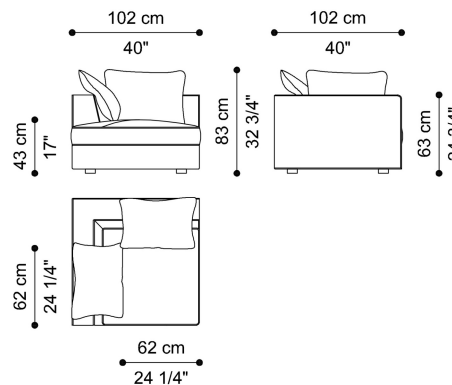

**DIMENSIONS**

SECTIONAL SOFA - LEFT END ELEMENT - 1 CUSHION 60 X 60 CM INCLUDED  
**F.LCS.213.A**

L 114 D 102 H 63 CM

SECTIONAL SOFA - RIGHT END ELEMENT - 1 CUSHION 60 X 60 CM INCLUDED  
**F.LCS.213.B**

L 114 D 102 H 63 CM

SECTIONAL SOFA - CENTRAL ELEMENT - 1 CUSHION 60 X 60 CM INCLUDED  
**F.LCS.213.C**

L 90 D 102 H 63 CM

SECTIONAL SOFA - CORNER ELEMENT - 2 CUSHIONS 60 X 60 CM INCLUDED  
**F.LCS.213.D**

L 102 D 102 H 63 CM

SECTIONAL SOFA - LEFT END ELEMENT - 2 CUSHIONS 60 X 60 CM INCLUDED

**F.LCS.213.E**

L 204 D 102 H 63 CM

SECTIONAL SOFA - RIGHT END ELEMENT - 2 CUSHIONS 60 X 60 CM INCLUDED

**F.LCS.213.F**

L 330 D 330 H 63 CM

SECTIONAL SOFA - SUGGESTED COMPOSITION 7  
**F.LCS.213.Z + F.LCS.213.K + F.LCS.213.D + F.LCS.213.F**

L 396 D 306 H 63 CM

UPHOLSTERY

FABRIC / LEATHER

[download the file in the product page](#)