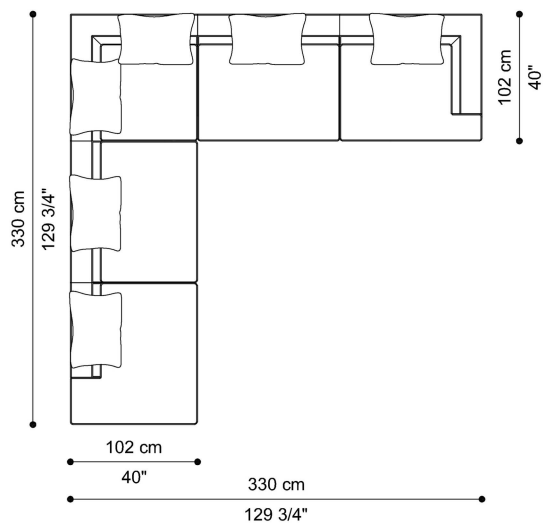

SECTIONAL SOFA - CHAISE LONGUE - 1 CUSHION 60 X 60 CM INCLUDED

**F.LCS.213.Z**

L 114 D 170 H 63 CM

SECTIONAL SOFA - SUGGESTED COMPOSITION 1

**F.LCS.213.E + F.LCS.213.D + F.LCS.213.Y**

L 306 D 216 H 63 CM

SECTIONAL SOFA - SUGGESTED COMPOSITION 2

**F.LCS.213.E + F.LCS.213.D + F.LCS.213.F**

L 306 D 306 H 63 CM

SECTIONAL SOFA - SUGGESTED COMPOSITION 3

**F.LCS.213.E + F.LCS.213.Y**

L 318 D 102 H 63 CM

SECTIONAL SOFA - SUGGESTED COMPOSITION 4  
**F.LCS.213.Q + F.LCS.213.F**

L 318 D 160 H 63 CM

SECTIONAL SOFA - SUGGESTED COMPOSITION 5  
**F.LCS.213.A + 2X F.LCS.213.J + F.LCS.213.D + F.LCS.213.B**

L 330 D 330 H 63 CM

SECTIONAL SOFA - SUGGESTED COMPOSITION 6  
**F.LCS.213.X + 2X F.LCS.213.J + F.LCS.213.D + F.LCS.213.B**

L 330 D 330 H 63 CM

SECTIONAL SOFA - SUGGESTED COMPOSITION 7  
**F.LCS.213.Z + F.LCS.213.K + F.LCS.213.D + F.LCS.213.F**

L 396 D 306 H 63 CM

UPHOLSTERY

FABRIC / LEATHER

[download the file in the product page](#)