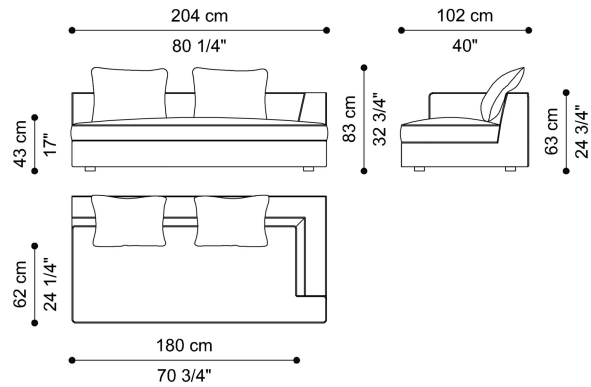

**DIMENSIONS**

SECTIONAL SOFA - LEFT END ELEMENT - 1 CUSHION 60 X 60 CM INCLUDED  
**F.LCS.213.A**

L 114 D 102 H 63 CM

SECTIONAL SOFA - RIGHT END ELEMENT - 1 CUSHION 60 X 60 CM INCLUDED  
**F.LCS.213.B**

L 114 D 102 H 63 CM

SECTIONAL SOFA - CENTRAL ELEMENT - 1 CUSHION 60 X 60 CM INCLUDED  
**F.LCS.213.C**

L 90 D 102 H 63 CM

SECTIONAL SOFA - CORNER ELEMENT - 2 CUSHIONS 60 X 60 CM INCLUDED  
**F.LCS.213.D**

L 102 D 102 H 63 CM

SECTIONAL SOFA - LEFT END ELEMENT - 2 CUSHIONS 60 X 60 CM INCLUDED

**F.LCS.213.E**

L 204 D 102 H 63 CM

SECTIONAL SOFA - RIGHT END ELEMENT - 2 CUSHIONS 60 X 60 CM INCLUDED

**F.LCS.213.F**

L 204 D 102 H 63 CM

SECTIONAL SOFA - CENTRAL ELEMENT - 1 CUSHION 60 X 60 CM INCLUDED

**F.LCS.213.J**

L 114 D 102 H 63 CM

SECTIONAL SOFA - CENTRAL ELEMENT - 2 CUSHIONS 60 X 60 CM INCLUDED

**F.LCS.213.K**

L 180 D 102 H 63 CM