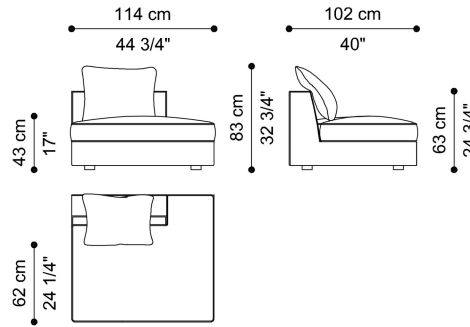

**DIMENSIONS**

SECTIONAL SOFA - LEFT END ELEMENT - 1 CUSHION 60 X 60 CM INCLUDED  
**F.LCS.213.A**

L 114 D 102 H 63 CM

SECTIONAL SOFA - RIGHT END ELEMENT - 1 CUSHION 60 X 60 CM INCLUDED  
**F.LCS.213.B**

SECTIONAL SOFA - RIGHT DORMEUSE - 1 CUSHION 60 X 60 CM INCLUDED

**F.LCS.213.P**

L 114 D 160 H 63 CM

SECTIONAL SOFA - LEFT DORMEUSE - 1 CUSHION 60 X 60 CM INCLUDED

**F.LCS.213.Q**

L 114 D 160 H 63 CM

## SECTIONAL SOFAS

SECTIONAL SOFA - LEFT END POUF - 1 CUSHION 60 X 60 CM INCLUDED

**F.LCS.213.X**

L 114 D 102 H 63 CM

SECTIONAL SOFA - RIGHT END POUF - 1 CUSHION 60 X 60 CM INCLUDED

**F.LCS.213.Y**

L 114 D 102 H 63 CM

SECTIONAL SOFA - CHAISE LONGUE - 1 CUSHION 60 X 60 CM INCLUDED

**F.LCS.213.Z**

L 114 D 170 H 63 CM

SECTIONAL SOFA - SUGGESTED COMPOSITION 1

**F.LCS.213.E + F.LCS.213.D + F.LCS.213.Y**

L 306 D 216 H 63 CM

SECTIONAL SOFA - SUGGESTED COMPOSITION 2