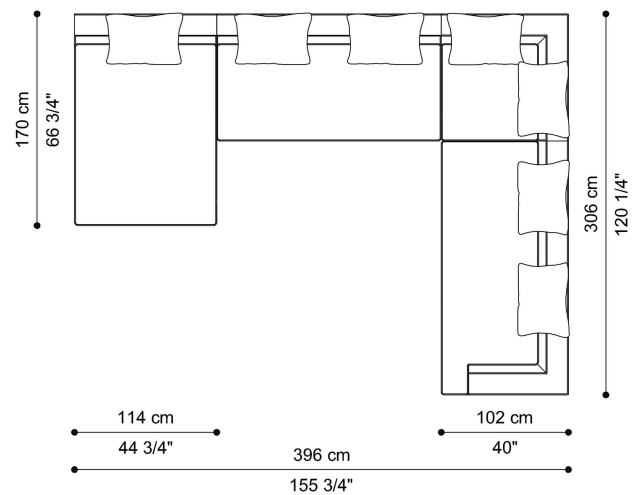

**DIMENSIONS**

SECTIONAL SOFA - LEFT END ELEMENT - 1 CUSHION 60 X 60 CM INCLUDED  
**F.LCS.213.A**

L 114 D 102 H 63 CM

SECTIONAL SOFA - RIGHT END ELEMENT - 1 CUSHION 60 X 60 CM INCLUDED  
**F.LCS.213.B**

**F.LCS.213.E + F.LCS.213.D + F.LCS.213.F**

L 306 D 306 H 63 CM

SECTIONAL SOFA - SUGGESTED COMPOSITION 3

**F.LCS.213.E + F.LCS.213.Y**

L 318 D 102 H 63 CM

SECTIONAL SOFA - SUGGESTED COMPOSITION 4  
**F.LCS.213.Q + F.LCS.213.F**

L 318 D 160 H 63 CM

SECTIONAL SOFA - SUGGESTED COMPOSITION 5  
**F.LCS.213.A + 2X F.LCS.213.J + F.LCS.213.D + F.LCS.213.B**

L 330 D 330 H 63 CM

SECTIONAL SOFA - SUGGESTED COMPOSITION 6  
**F.LCS.213.X + 2X F.LCS.213.J + F.LCS.213.D + F.LCS.213.B**

L 330 D 330 H 63 CM

SECTIONAL SOFA - SUGGESTED COMPOSITION 7  
**F.LCS.213.Z + F.LCS.213.K + F.LCS.213.D + F.LCS.213.F**

L 396 D 306 H 63 CM

UPHOLSTERY

FABRIC / LEATHER

[download the file in the product page](#)