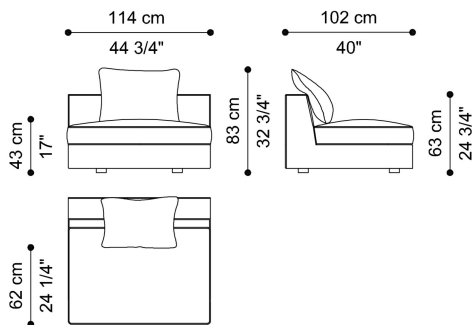

**DIMENSIONS**

SECTIONAL SOFA - LEFT END ELEMENT - 1 CUSHION 60 X 60 CM INCLUDED  
**F.LCS.213.A**

L 114 D 102 H 63 CM

SECTIONAL SOFA - RIGHT END ELEMENT - 1 CUSHION 60 X 60 CM INCLUDED  
**F.LCS.213.B**

L 114 D 102 H 63 CM

SECTIONAL SOFA - CENTRAL ELEMENT - 1 CUSHION 60 X 60 CM INCLUDED  
**F.LCS.213.C**

L 90 D 102 H 63 CM

SECTIONAL SOFA - CORNER ELEMENT - 2 CUSHIONS 60 X 60 CM INCLUDED  
**F.LCS.213.D**

L 102 D 102 H 63 CM

SECTIONAL SOFA - LEFT END ELEMENT - 2 CUSHIONS 60 X 60 CM INCLUDED

**F.LCS.213.E**

L 204 D 102 H 63 CM

SECTIONAL SOFA - RIGHT END ELEMENT - 2 CUSHIONS 60 X 60 CM INCLUDED

**F.LCS.213.F**

L 204 D 102 H 63 CM

SECTIONAL SOFA - CENTRAL ELEMENT - 1 CUSHION 60 X 60 CM INCLUDED

**F.LCS.213.J**

L 114 D 102 H 63 CM

SECTIONAL SOFA - CENTRAL ELEMENT - 2 CUSHIONS 60 X 60 CM INCLUDED

**F.LCS.213.K**

L 180 D 102 H 63 CM