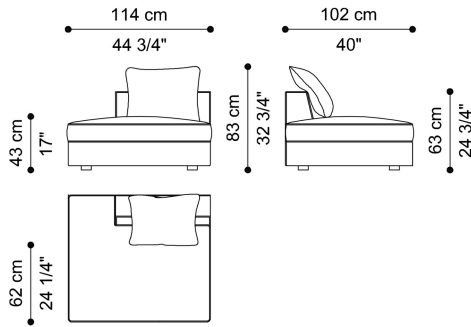

LEICESTER

SECTIONAL SOFAS

SECTIONAL SOFA - LEFT END POUF - 1 CUSHION 60 X 60 CM INCLUDED

F.LCS.213.X

L 114 D 102 H 63 CM

SECTIONAL SOFA - RIGHT END POUF - 1 CUSHION 60 X 60 CM INCLUDED

F.LCS.213.Y