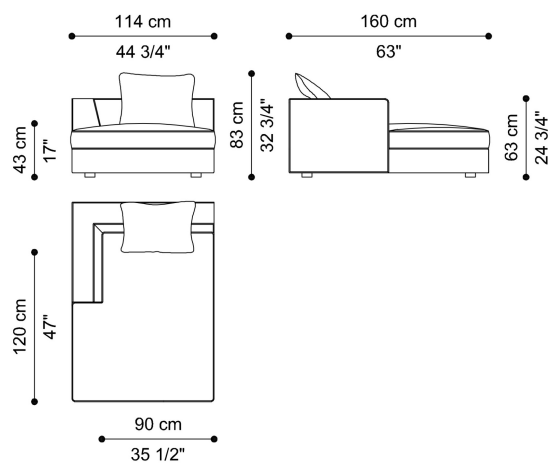

**DIMENSIONS**

SECTIONAL SOFA - LEFT END ELEMENT - 1 CUSHION 60 X 60 CM INCLUDED  
**F.LCS.213.A**

L 114 D 102 H 63 CM

SECTIONAL SOFA - RIGHT END ELEMENT - 1 CUSHION 60 X 60 CM INCLUDED  
**F.LCS.213.B**

L 102 D 102 H 63 CM

SECTIONAL SOFA - LEFT END ELEMENT - 2 CUSHIONS 60 X 60 CM INCLUDED

**F.LCS.213.E**

L 204 D 102 H 63 CM

SECTIONAL SOFA - RIGHT END ELEMENT - 2 CUSHIONS 60 X 60 CM INCLUDED

**F.LCS.213.F**

L 204 D 102 H 63 CM

SECTIONAL SOFA - CENTRAL ELEMENT - 1 CUSHION 60 X 60 CM INCLUDED

**F.LCS.213.J**

L 114 D 102 H 63 CM

SECTIONAL SOFA - CENTRAL ELEMENT - 2 CUSHIONS 60 X 60 CM INCLUDED

**F.LCS.213.K**

L 180 D 102 H 63 CM

SECTIONAL SOFA - RIGHT DORMEUSE - 1 CUSHION 60 X 60 CM INCLUDED

**F.LCS.213.P**

L 114 D 160 H 63 CM

SECTIONAL SOFA - LEFT DORMEUSE - 1 CUSHION 60 X 60 CM INCLUDED

**F.LCS.213.Q**

L 114 D 160 H 63 CM