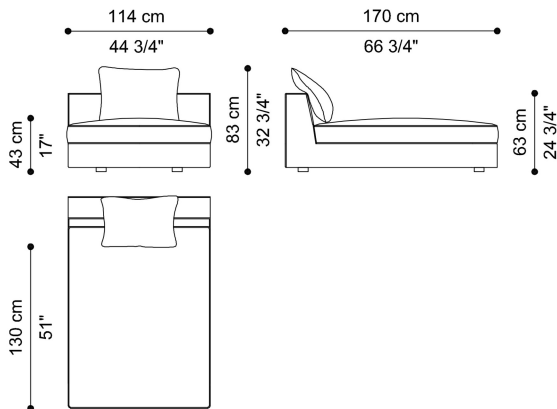

**DIMENSIONS**

SECTIONAL SOFA - LEFT END ELEMENT - 1 CUSHION 60 X 60 CM INCLUDED  
**F.LCS.213.A**

L 114 D 102 H 63 CM

SECTIONAL SOFA - RIGHT END ELEMENT - 1 CUSHION 60 X 60 CM INCLUDED  
**F.LCS.213.B**

SECTIONAL SOFA - RIGHT DORMEUSE - 1 CUSHION 60 X 60 CM INCLUDED

**F.LCS.213.P**

L 114 D 160 H 63 CM

SECTIONAL SOFA - LEFT DORMEUSE - 1 CUSHION 60 X 60 CM INCLUDED

**F.LCS.213.Q**

L 114 D 160 H 63 CM

## SECTIONAL SOFAS

SECTIONAL SOFA - LEFT END POUF - 1 CUSHION 60 X 60 CM INCLUDED

**F.LCS.213.X**

L 114 D 102 H 63 CM

SECTIONAL SOFA - RIGHT END POUF - 1 CUSHION 60 X 60 CM INCLUDED

**F.LCS.213.Y**

L 114 D 102 H 63 CM

SECTIONAL SOFA - CHAISE LONGUE - 1 CUSHION 60 X 60 CM INCLUDED

**F.LCS.213.Z**

L 114 D 170 H 63 CM

SECTIONAL SOFA - SUGGESTED COMPOSITION 1

**F.LCS.213.E + F.LCS.213.D + F.LCS.213.Y**

L 306 D 216 H 63 CM

SECTIONAL SOFA - SUGGESTED COMPOSITION 2