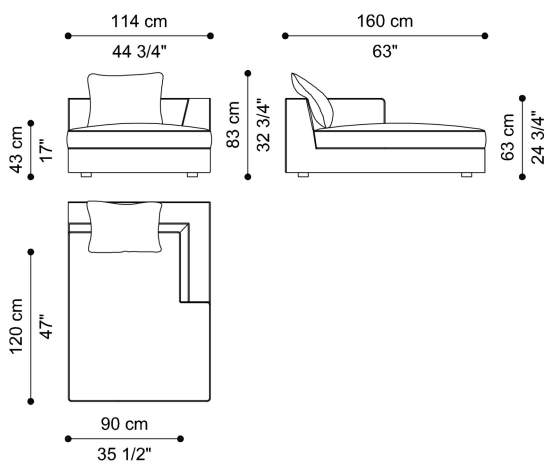

L 180 D 102 H 63 CM

SECTIONAL SOFA - RIGHT DORMEUSE - 1 CUSHION 60 X 60 CM INCLUDED

F.LCS.213.P