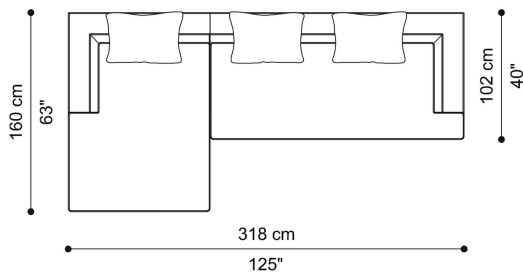

SECTIONAL SOFA - CHAISE LONGUE - 1 CUSHION 60 X 60 CM INCLUDED

**F.LCS.213.Z**

L 114 D 170 H 63 CM

SECTIONAL SOFA - SUGGESTED COMPOSITION 1

**F.LCS.213.E + F.LCS.213.D + F.LCS.213.Y**

L 306 D 216 H 63 CM

SECTIONAL SOFA - SUGGESTED COMPOSITION 2

**F.LCS.213.E + F.LCS.213.D + F.LCS.213.F**

L 306 D 306 H 63 CM

SECTIONAL SOFA - SUGGESTED COMPOSITION 3

**F.LCS.213.E + F.LCS.213.Y**

L 318 D 102 H 63 CM

SECTIONAL SOFA - SUGGESTED COMPOSITION 4  
**F.LCS.213.Q + F.LCS.213.F**

L 318 D 160 H 63 CM

SECTIONAL SOFA - SUGGESTED COMPOSITION 5  
**F.LCS.213.A + 2X F.LCS.213.J + F.LCS.213.D + F.LCS.213.B**

L 330 D 330 H 63 CM

SECTIONAL SOFA - SUGGESTED COMPOSITION 6  
**F.LCS.213.X + 2X F.LCS.213.J + F.LCS.213.D + F.LCS.213.B**

L 330 D 330 H 63 CM

SECTIONAL SOFA - SUGGESTED COMPOSITION 7  
**F.LCS.213.Z + F.LCS.213.K + F.LCS.213.D + F.LCS.213.F**

L 396 D 306 H 63 CM

UPHOLSTERY

FABRIC / LEATHER

[download the file in the product page](#)