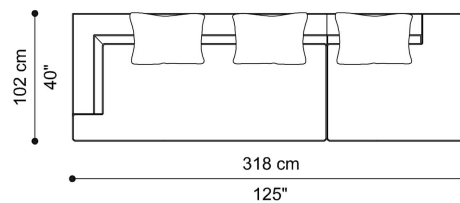

**DIMENSIONS**

SECTIONAL SOFA - LEFT END ELEMENT - 1 CUSHION 60 X 60 CM INCLUDED  
**F.LCS.213.A**

L 114 D 102 H 63 CM

SECTIONAL SOFA - RIGHT END ELEMENT - 1 CUSHION 60 X 60 CM INCLUDED  
**F.LCS.213.B**

## SECTIONAL SOFAS

SECTIONAL SOFA - LEFT END POUF - 1 CUSHION 60 X 60 CM INCLUDED

**F.LCS.213.X**

L 114 D 102 H 63 CM

SECTIONAL SOFA - RIGHT END POUF - 1 CUSHION 60 X 60 CM INCLUDED

**F.LCS.213.Y**

L 114 D 102 H 63 CM

SECTIONAL SOFA - CHAISE LONGUE - 1 CUSHION 60 X 60 CM INCLUDED

**F.LCS.213.Z**

L 114 D 170 H 63 CM

SECTIONAL SOFA - SUGGESTED COMPOSITION 1

**F.LCS.213.E + F.LCS.213.D + F.LCS.213.Y**

L 306 D 216 H 63 CM

SECTIONAL SOFA - SUGGESTED COMPOSITION 2

**F.LCS.213.E + F.LCS.213.D + F.LCS.213.F**

L 306 D 306 H 63 CM

SECTIONAL SOFA - SUGGESTED COMPOSITION 3

**F.LCS.213.E + F.LCS.213.Y**

L 318 D 102 H 63 CM

SECTIONAL SOFA - SUGGESTED COMPOSITION 4  
**F.LCS.213.Q + F.LCS.213.F**