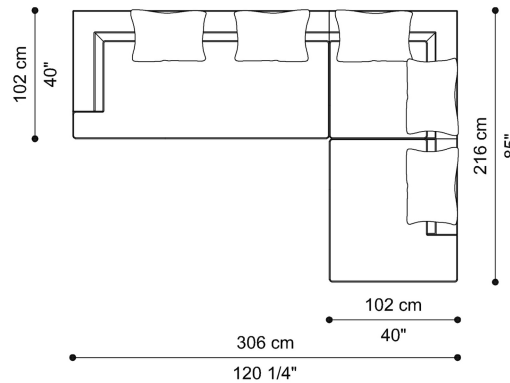

**DIMENSIONS**

SECTIONAL SOFA - LEFT END ELEMENT - 1 CUSHION 60 X 60 CM INCLUDED  
**F.LCS.213.A**

L 114 D 102 H 63 CM

SECTIONAL SOFA - RIGHT END ELEMENT - 1 CUSHION 60 X 60 CM INCLUDED  
**F.LCS.213.B**

## SECTIONAL SOFAS

SECTIONAL SOFA - LEFT END POUF - 1 CUSHION 60 X 60 CM INCLUDED

**F.LCS.213.X**

L 114 D 102 H 63 CM

SECTIONAL SOFA - RIGHT END POUF - 1 CUSHION 60 X 60 CM INCLUDED

**F.LCS.213.Y**

L 114 D 102 H 63 CM

SECTIONAL SOFA - CHAISE LONGUE - 1 CUSHION 60 X 60 CM INCLUDED

**F.LCS.213.Z**

L 114 D 170 H 63 CM

SECTIONAL SOFA - SUGGESTED COMPOSITION 1

**F.LCS.213.E + F.LCS.213.D + F.LCS.213.Y**

L 306 D 216 H 63 CM

SECTIONAL SOFA - SUGGESTED COMPOSITION 2

**F.LCS.213.E + F.LCS.213.D + F.LCS.213.F**

L 306 D 306 H 63 CM

SECTIONAL SOFA - SUGGESTED COMPOSITION 3

**F.LCS.213.E + F.LCS.213.Y**

L 318 D 102 H 63 CM

SECTIONAL SOFA - SUGGESTED COMPOSITION 4  
**F.LCS.213.Q + F.LCS.213.F**