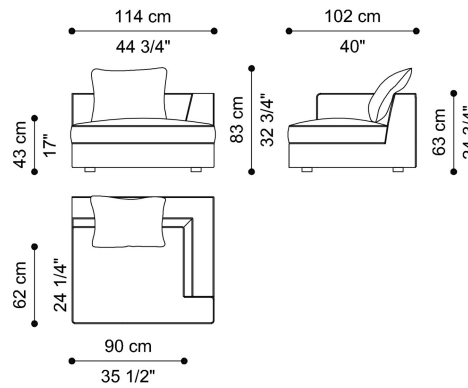

**DIMENSIONS**

SECTIONAL SOFA - LEFT END ELEMENT - 1 CUSHION 60 X 60 CM INCLUDED  
**F.LCS.213.A**

L 114 D 102 H 63 CM

SECTIONAL SOFA - RIGHT END ELEMENT - 1 CUSHION 60 X 60 CM INCLUDED  
**F.LCS.213.B**

L 114 D 102 H 63 CM

SECTIONAL SOFA - CENTRAL ELEMENT - 1 CUSHION 60 X 60 CM INCLUDED  
**F.LCS.213.C**

L 90 D 102 H 63 CM

SECTIONAL SOFA - CORNER ELEMENT - 2 CUSHIONS 60 X 60 CM INCLUDED  
**F.LCS.213.D**

L 102 D 102 H 63 CM

SECTIONAL SOFA - LEFT END ELEMENT - 2 CUSHIONS 60 X 60 CM INCLUDED

**F.LCS.213.E**

L 204 D 102 H 63 CM

SECTIONAL SOFA - RIGHT END ELEMENT - 2 CUSHIONS 60 X 60 CM INCLUDED

**F.LCS.213.F**

L 330 D 330 H 63 CM

SECTIONAL SOFA - SUGGESTED COMPOSITION 7  
**F.LCS.213.Z + F.LCS.213.K + F.LCS.213.D + F.LCS.213.F**

L 396 D 306 H 63 CM

UPHOLSTERY

FABRIC / LEATHER

[download the file in the product page](#)