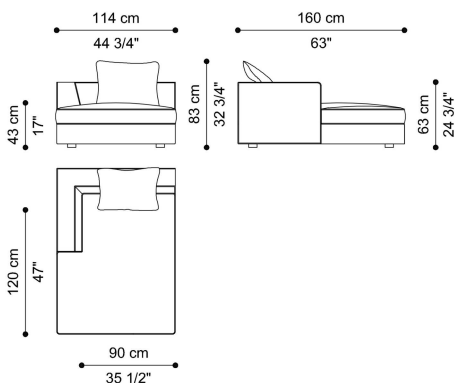

L 330 D 102 H 63 CM

SECTIONAL SOFA
LEFT END ELEMENT - 1 CUSHION 60X60 CM
INCLUDED
F.LCS.213.A

L 114 D 102 H 63 CM

SECTIONAL SOFA
RIGHT END ELEMENT - 1 CUSHION 60X60 CM
INCLUDED
F.LCS.213.B

L 114 D 102 H 63 CM

L 204 D 102 H 63 CM

SECTIONAL SOFA
RIGHT END ELEMENT - 2 CUSHIONS 60X60 CM
INCLUDED

F.LCS.213.F

L 204 D 102 H 63 CM

SECTIONAL SOFA
CENTRAL ELEMENT - 1 CUSHION 60X60 CM
INCLUDED

F.LCS.213.J

L 114 D 102 H 63 CM

SECTIONAL SOFA
CENTRAL ELEMENT - 2 CUSHIONS 60X60 CM
INCLUDED

F.LCS.213.K

L 180 D 102 H 63 CM

SECTIONAL SOFA
RIGHT DORMEUSE - 1 CUSHION 60X60 CM
INCLUDED

F.LCS.213.P

L 114 D 160 H 63 CM

SECTIONAL SOFA
LEFT DORMEUSE - 1 CUSHION 60X60 CM
INCLUDED

F.LCS.213.Q

L 114 D 160 H 63 CM

SECTIONAL SOFA
LEFT END POUF - 1 CUSHION 60X60 CM INCLUDED

F.LCS.213.X

L 114 D 102 H 63 CM

SECTIONAL SOFA
RIGHT END POUF - 1 CUSHION 60X60 CM
INCLUDED

F.LCS.213.Y

L 114 D 102 H 63 CM