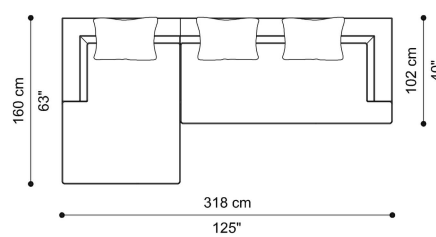

DIMENSIONS

SECTIONAL SOFA
SUGGESTED COMPOSITION 1
F.LCS.213.E + F.LCS.213.Y

L 318 D 102 H 63 CM

SECTIONAL SOFA
SUGGESTED COMPOSITION 2
F.LCS.213.Q + F.LCS.213.F

L 318 D 160 H 63 CM

SECTIONAL SOFA
SUGGESTED COMPOSITION 3
F.LCS.213.E + F.LCS.213.D + F.LCS.213.Y

L 306 D 216 H 63 CM

SECTIONAL SOFA
SUGGESTED COMPOSITION 4
F.LCS.213.E + F.LCS.213.D + F.LCS.213.F

L 306 D 306 H 63 CM

SECTIONAL SOFA
SUGGESTED COMPOSITION 5
F.LCS.213.A + 2X F.LCS.213.J + F.LCS.213.D + F.LCS.213.F

L 330 D 102 H 63 CM

SECTIONAL SOFA
LEFT END ELEMENT - 1 CUSHION 60X60 CM
INCLUDED
F.LCS.213.A

L 114 D 102 H 63 CM

SECTIONAL SOFA
RIGHT END ELEMENT - 1 CUSHION 60X60 CM
INCLUDED
F.LCS.213.B

L 114 D 102 H 63 CM

L 204 D 102 H 63 CM

SECTIONAL SOFA
RIGHT END ELEMENT - 2 CUSHIONS 60X60 CM
INCLUDED

F.LCS.213.F

L 204 D 102 H 63 CM

SECTIONAL SOFA
CENTRAL ELEMENT - 1 CUSHION 60X60 CM
INCLUDED

F.LCS.213.J

L 114 D 102 H 63 CM