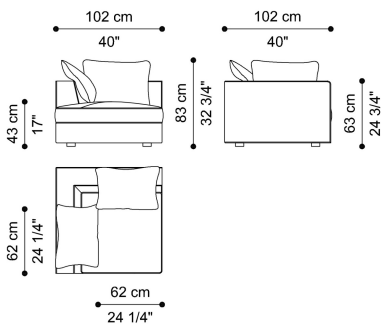

DIMENSIONS

SECTIONAL SOFA
SUGGESTED COMPOSITION 1
F.LCS.213.E + F.LCS.213.Y

L 318 D 102 H 63 CM

SECTIONAL SOFA
SUGGESTED COMPOSITION 2
F.LCS.213.Q + F.LCS.213.F

L 318 D 160 H 63 CM

SECTIONAL SOFA
SUGGESTED COMPOSITION 3
F.LCS.213.E + F.LCS.213.D + F.LCS.213.Y

L 306 D 216 H 63 CM

SECTIONAL SOFA
SUGGESTED COMPOSITION 4
F.LCS.213.E + F.LCS.213.D + F.LCS.213.F

L 306 D 306 H 63 CM

SECTIONAL SOFA
SUGGESTED COMPOSITION 5
F.LCS.213.A + 2X F.LCS.213.J + F.LCS.213.D + F.LCS.213.F

L 330 D 102 H 63 CM

SECTIONAL SOFA
LEFT END ELEMENT - 1 CUSHION 60X60 CM
INCLUDED
F.LCS.213.A

L 114 D 102 H 63 CM

SECTIONAL SOFA
RIGHT END ELEMENT - 1 CUSHION 60X60 CM
INCLUDED
F.LCS.213.B

L 114 D 102 H 63 CM

SECTIONAL SOFA
CENTRAL ELEMENT - 1 CUSHION 60X60 CM
INCLUDED
F.LCS.213.C

L 90 D 102 H 63 CM

SECTIONAL SOFA
CORNER ELEMENT - 2 CUSHIONS 60X60 CM
INCLUDED
F.LCS.213.D

L 102 D 102 H 63 CM

SECTIONAL SOFA
LEFT END ELEMENT - 2 CUSHIONS 60X60 CM
INCLUDED
F.LCS.213.E