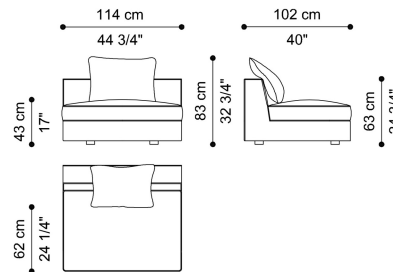

L 330 D 102 H 63 CM

SECTIONAL SOFA
LEFT END ELEMENT - 1 CUSHION 60X60 CM
INCLUDED
F.LCS.213.A

L 114 D 102 H 63 CM

SECTIONAL SOFA
RIGHT END ELEMENT - 1 CUSHION 60X60 CM
INCLUDED
F.LCS.213.B

L 114 D 102 H 63 CM

SECTIONAL SOFA
CENTRAL ELEMENT - 1 CUSHION 60X60 CM
INCLUDED
F.LCS.213.C

L 90 D 102 H 63 CM

SECTIONAL SOFA
CORNER ELEMENT - 2 CUSHIONS 60X60 CM
INCLUDED
F.LCS.213.D

L 102 D 102 H 63 CM

SECTIONAL SOFA
LEFT END ELEMENT - 2 CUSHIONS 60X60 CM
INCLUDED
F.LCS.213.E

L 204 D 102 H 63 CM

SECTIONAL SOFA
RIGHT END ELEMENT - 2 CUSHIONS 60X60 CM
INCLUDED

F.LCS.213.F

L 204 D 102 H 63 CM

SECTIONAL SOFA
CENTRAL ELEMENT - 1 CUSHION 60X60 CM
INCLUDED

F.LCS.213.J

L 114 D 102 H 63 CM

SECTIONAL SOFA
CENTRAL ELEMENT - 2 CUSHIONS 60X60 CM
INCLUDED

F.LCS.213.K

L 180 D 102 H 63 CM

SECTIONAL SOFA
RIGHT DORMEUSE - 1 CUSHION 60X60 CM
INCLUDED

F.LCS.213.P

L 114 D 160 H 63 CM

SECTIONAL SOFA
LEFT DORMEUSE - 1 CUSHION 60X60 CM
INCLUDED