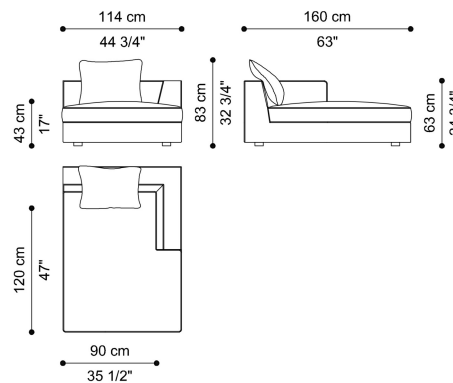

L 330 D 102 H 63 CM

SECTIONAL SOFA
LEFT END ELEMENT - 1 CUSHION 60X60 CM
INCLUDED
F.LCS.213.A

L 114 D 102 H 63 CM

SECTIONAL SOFA
RIGHT END ELEMENT - 1 CUSHION 60X60 CM
INCLUDED
F.LCS.213.B

L 114 D 102 H 63 CM

L 204 D 102 H 63 CM

SECTIONAL SOFA
RIGHT END ELEMENT - 2 CUSHIONS 60X60 CM
INCLUDED

F.LCS.213.F

L 204 D 102 H 63 CM

SECTIONAL SOFA
CENTRAL ELEMENT - 1 CUSHION 60X60 CM
INCLUDED

F.LCS.213.J

L 114 D 102 H 63 CM

SECTIONAL SOFA
CENTRAL ELEMENT - 2 CUSHIONS 60X60 CM
INCLUDED

F.LCS.213.K

L 180 D 102 H 63 CM

SECTIONAL SOFA
RIGHT DORMEUSE - 1 CUSHION 60X60 CM
INCLUDED

F.LCS.213.P

L 114 D 160 H 63 CM

SECTIONAL SOFA
LEFT DORMEUSE - 1 CUSHION 60X60 CM
INCLUDED

F.LCS.213.Q

L 114 D 160 H 63 CM

SECTIONAL SOFA
LEFT END POUF - 1 CUSHION 60X60 CM INCLUDED

F.LCS.213.X

L 114 D 102 H 63 CM

SECTIONAL SOFA
RIGHT END POUF - 1 CUSHION 60X60 CM
INCLUDED

F.LCS.213.Y

L 114 D 102 H 63 CM