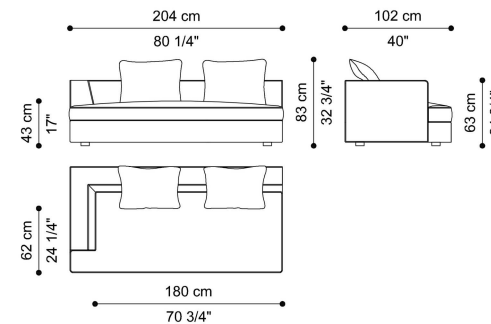

L 306 D 216 H 63 CM

SECTIONAL SOFA
SUGGESTED COMPOSITION 4
F.LCS.213.E + F.LCS.213.D + F.LCS.213.F

L 306 D 306 H 63 CM

SECTIONAL SOFA
SUGGESTED COMPOSITION 5
F.LCS.213.A + 2X F.LCS.213.J + F.LCS.213.D + F.LCS.213.F

L 330 D 102 H 63 CM

SECTIONAL SOFA
LEFT END ELEMENT - 1 CUSHION 60X60 CM
INCLUDED
F.LCS.213.A

L 114 D 102 H 63 CM

SECTIONAL SOFA
RIGHT END ELEMENT - 1 CUSHION 60X60 CM
INCLUDED
F.LCS.213.B

L 114 D 102 H 63 CM

SECTIONAL SOFA
CENTRAL ELEMENT - 1 CUSHION 60X60 CM
INCLUDED
F.LCS.213.C

L 90 D 102 H 63 CM

SECTIONAL SOFA
CORNER ELEMENT - 2 CUSHIONS 60X60 CM
INCLUDED
F.LCS.213.D

L 102 D 102 H 63 CM

SECTIONAL SOFA
LEFT END ELEMENT - 2 CUSHIONS 60X60 CM
INCLUDED
F.LCS.213.E

L 204 D 102 H 63 CM

SECTIONAL SOFA
RIGHT END ELEMENT - 2 CUSHIONS 60X60 CM
INCLUDED

F.LCS.213.F

L 204 D 102 H 63 CM

SECTIONAL SOFA
CENTRAL ELEMENT - 1 CUSHION 60X60 CM
INCLUDED

F.LCS.213.J

L 114 D 102 H 63 CM