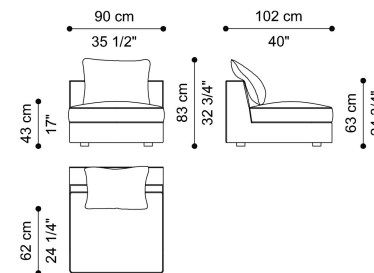

DIMENSIONS

SECTIONAL SOFA
SUGGESTED COMPOSITION 1
F.LCS.213.E + F.LCS.213.Y

L 318 D 102 H 63 CM

SECTIONAL SOFA
SUGGESTED COMPOSITION 2
F.LCS.213.Q + F.LCS.213.F

L 318 D 160 H 63 CM

SECTIONAL SOFA
SUGGESTED COMPOSITION 3
F.LCS.213.E + F.LCS.213.D + F.LCS.213.Y

L 306 D 216 H 63 CM

SECTIONAL SOFA
SUGGESTED COMPOSITION 4
F.LCS.213.E + F.LCS.213.D + F.LCS.213.F

L 306 D 306 H 63 CM

SECTIONAL SOFA
SUGGESTED COMPOSITION 5
F.LCS.213.A + 2X F.LCS.213.J + F.LCS.213.D + F.LCS.213.F

L 330 D 102 H 63 CM

SECTIONAL SOFA
LEFT END ELEMENT - 1 CUSHION 60X60 CM
INCLUDED
F.LCS.213.A

L 114 D 102 H 63 CM

SECTIONAL SOFA
RIGHT END ELEMENT - 1 CUSHION 60X60 CM
INCLUDED
F.LCS.213.B

L 114 D 102 H 63 CM

SECTIONAL SOFA
CENTRAL ELEMENT - 1 CUSHION 60X60 CM
INCLUDED
F.LCS.213.C

L 90 D 102 H 63 CM

SECTIONAL SOFA
CORNER ELEMENT - 2 CUSHIONS 60X60 CM
INCLUDED
F.LCS.213.D

L 102 D 102 H 63 CM

SECTIONAL SOFA
LEFT END ELEMENT - 2 CUSHIONS 60X60 CM
INCLUDED
F.LCS.213.E