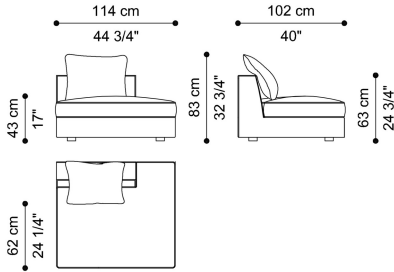

L 204 D 102 H 63 CM

SECTIONAL SOFA
RIGHT END ELEMENT - 2 CUSHIONS 60X60 CM
INCLUDED

F.LCS.213.F

L 204 D 102 H 63 CM

SECTIONAL SOFA
CENTRAL ELEMENT - 1 CUSHION 60X60 CM
INCLUDED

F.LCS.213.J

L 114 D 102 H 63 CM

SECTIONAL SOFA
CENTRAL ELEMENT - 2 CUSHIONS 60X60 CM
INCLUDED

F.LCS.213.K

L 180 D 102 H 63 CM

SECTIONAL SOFA
RIGHT DORMEUSE - 1 CUSHION 60X60 CM
INCLUDED

F.LCS.213.P

L 114 D 160 H 63 CM

SECTIONAL SOFA
LEFT DORMEUSE - 1 CUSHION 60X60 CM
INCLUDED

F.LCS.213.Q

L 114 D 160 H 63 CM

SECTIONAL SOFA
LEFT END POUF - 1 CUSHION 60X60 CM INCLUDED

F.LCS.213.X

L 114 D 102 H 63 CM

SECTIONAL SOFA
RIGHT END POUF - 1 CUSHION 60X60 CM
INCLUDED

F.LCS.213.Y

L 114 D 102 H 63 CM

SECTIONAL SOFA
CHAISE LONGUE - 1 CUSHION 60X60 CM
INCLUDED

F.LCS.213.Z

L 114 D 170 H 63 CM

UPHOLSTERY

FABRIC / LEATHER

[download the file in the product page](#)

ACCESSORIES

DECORATIVE CUSHIONS