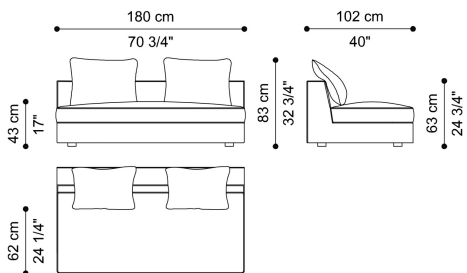

L 330 D 102 H 63 CM

SECTIONAL SOFA
LEFT END ELEMENT - 1 CUSHION 60X60 CM
INCLUDED
F.LCS.213.A

L 114 D 102 H 63 CM

SECTIONAL SOFA
RIGHT END ELEMENT - 1 CUSHION 60X60 CM
INCLUDED
F.LCS.213.B

L 114 D 102 H 63 CM

SECTIONAL SOFA
CENTRAL ELEMENT - 1 CUSHION 60X60 CM
INCLUDED
F.LCS.213.C

L 90 D 102 H 63 CM

SECTIONAL SOFA
CORNER ELEMENT - 2 CUSHIONS 60X60 CM
INCLUDED
F.LCS.213.D

L 102 D 102 H 63 CM

SECTIONAL SOFA
LEFT END ELEMENT - 2 CUSHIONS 60X60 CM
INCLUDED
F.LCS.213.E

L 204 D 102 H 63 CM

SECTIONAL SOFA
RIGHT END ELEMENT - 2 CUSHIONS 60X60 CM
INCLUDED

F.LCS.213.F

L 204 D 102 H 63 CM

SECTIONAL SOFA
CENTRAL ELEMENT - 1 CUSHION 60X60 CM
INCLUDED

F.LCS.213.J

L 114 D 102 H 63 CM

SECTIONAL SOFA
CENTRAL ELEMENT - 2 CUSHIONS 60X60 CM
INCLUDED

F.LCS.213.K

L 180 D 102 H 63 CM

SECTIONAL SOFA
RIGHT DORMEUSE - 1 CUSHION 60X60 CM
INCLUDED

F.LCS.213.P

L 114 D 160 H 63 CM

SECTIONAL SOFA
LEFT DORMEUSE - 1 CUSHION 60X60 CM
INCLUDED