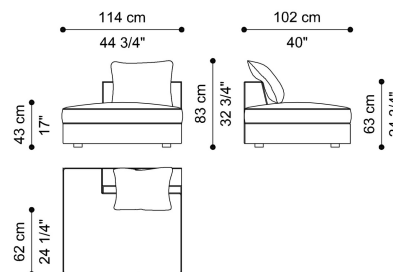

DIMENSIONS

SECTIONAL SOFA
SUGGESTED COMPOSITION 1
F.LCS.213.E + F.LCS.213.Y

L 318 D 102 H 63 CM

SECTIONAL SOFA
SUGGESTED COMPOSITION 2
F.LCS.213.Q + F.LCS.213.F

L 318 D 160 H 63 CM

SECTIONAL SOFA
SUGGESTED COMPOSITION 3
F.LCS.213.E + F.LCS.213.D + F.LCS.213.Y

L 204 D 102 H 63 CM

SECTIONAL SOFA
RIGHT END ELEMENT - 2 CUSHIONS 60X60 CM
INCLUDED

F.LCS.213.F

L 204 D 102 H 63 CM

SECTIONAL SOFA
CENTRAL ELEMENT - 1 CUSHION 60X60 CM
INCLUDED

F.LCS.213.J

L 114 D 102 H 63 CM

SECTIONAL SOFA
CENTRAL ELEMENT - 2 CUSHIONS 60X60 CM
INCLUDED

F.LCS.213.K

L 180 D 102 H 63 CM

SECTIONAL SOFA
RIGHT DORMEUSE - 1 CUSHION 60X60 CM
INCLUDED

F.LCS.213.P

L 114 D 160 H 63 CM

SECTIONAL SOFA
LEFT DORMEUSE - 1 CUSHION 60X60 CM
INCLUDED

F.LCS.213.Q

L 114 D 160 H 63 CM

SECTIONAL SOFA
LEFT END POUF - 1 CUSHION 60X60 CM INCLUDED

F.LCS.213.X

L 114 D 102 H 63 CM

SECTIONAL SOFA
RIGHT END POUF - 1 CUSHION 60X60 CM
INCLUDED

F.LCS.213.Y

L 114 D 102 H 63 CM