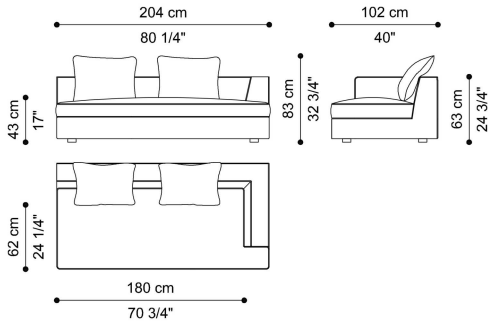

L 306 D 216 H 63 CM

SECTIONAL SOFA
SUGGESTED COMPOSITION 4
F.LCS.213.E + F.LCS.213.D + F.LCS.213.F

L 306 D 306 H 63 CM

SECTIONAL SOFA
SUGGESTED COMPOSITION 5
F.LCS.213.A + 2X F.LCS.213.J + F.LCS.213.D + F.LCS.213.F

L 330 D 102 H 63 CM

SECTIONAL SOFA
LEFT END ELEMENT - 1 CUSHION 60X60 CM
INCLUDED
F.LCS.213.A

L 114 D 102 H 63 CM

SECTIONAL SOFA
RIGHT END ELEMENT - 1 CUSHION 60X60 CM
INCLUDED
F.LCS.213.B

L 114 D 102 H 63 CM

SECTIONAL SOFA
CENTRAL ELEMENT - 1 CUSHION 60X60 CM
INCLUDED
F.LCS.213.C

L 90 D 102 H 63 CM

SECTIONAL SOFA
CORNER ELEMENT - 2 CUSHIONS 60X60 CM
INCLUDED
F.LCS.213.D

L 102 D 102 H 63 CM

SECTIONAL SOFA
LEFT END ELEMENT - 2 CUSHIONS 60X60 CM
INCLUDED
F.LCS.213.E

L 204 D 102 H 63 CM

SECTIONAL SOFA
RIGHT END ELEMENT - 2 CUSHIONS 60X60 CM
INCLUDED

F.LCS.213.F

L 204 D 102 H 63 CM

SECTIONAL SOFA
CENTRAL ELEMENT - 1 CUSHION 60X60 CM
INCLUDED

F.LCS.213.J

L 114 D 102 H 63 CM