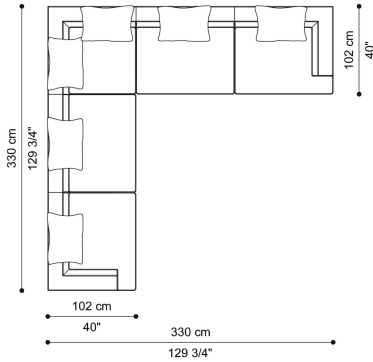

DIMENSIONS

SECTIONAL SOFA
SUGGESTED COMPOSITION 1
F.LCS.213.E + F.LCS.213.Y

L 318 D 102 H 63 CM

SECTIONAL SOFA
SUGGESTED COMPOSITION 2
F.LCS.213.Q + F.LCS.213.F

L 318 D 160 H 63 CM

SECTIONAL SOFA
SUGGESTED COMPOSITION 3
F.LCS.213.E + F.LCS.213.D + F.LCS.213.Y

L 306 D 216 H 63 CM

SECTIONAL SOFA
SUGGESTED COMPOSITION 4
F.LCS.213.E + F.LCS.213.D + F.LCS.213.F

L 306 D 306 H 63 CM

SECTIONAL SOFA
SUGGESTED COMPOSITION 5
F.LCS.213.A + 2X F.LCS.213.J + F.LCS.213.D + F.LCS.213.F

L 330 D 102 H 63 CM

SECTIONAL SOFA
LEFT END ELEMENT - 1 CUSHION 60X60 CM
INCLUDED
F.LCS.213.A

L 114 D 102 H 63 CM

SECTIONAL SOFA
RIGHT END ELEMENT - 1 CUSHION 60X60 CM
INCLUDED
F.LCS.213.B

L 114 D 102 H 63 CM