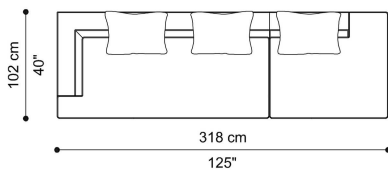

DIMENSIONS

SECTIONAL SOFA
SUGGESTED COMPOSITION 1
F.LCS.213.E + F.LCS.213.Y

L 318 D 102 H 63 CM

SECTIONAL SOFA
SUGGESTED COMPOSITION 2
F.LCS.213.Q + F.LCS.213.F

L 318 D 160 H 63 CM

SECTIONAL SOFA
SUGGESTED COMPOSITION 3
F.LCS.213.E + F.LCS.213.D + F.LCS.213.Y

L 306 D 216 H 63 CM

SECTIONAL SOFA
SUGGESTED COMPOSITION 4
F.LCS.213.E + F.LCS.213.D + F.LCS.213.F

L 306 D 306 H 63 CM

SECTIONAL SOFA
SUGGESTED COMPOSITION 5
F.LCS.213.A + 2X F.LCS.213.J + F.LCS.213.D + F.LCS.213.F

L 330 D 102 H 63 CM

SECTIONAL SOFA
LEFT END ELEMENT - 1 CUSHION 60X60 CM
INCLUDED
F.LCS.213.A

L 114 D 102 H 63 CM

SECTIONAL SOFA
RIGHT END ELEMENT - 1 CUSHION 60X60 CM
INCLUDED
F.LCS.213.B

L 114 D 102 H 63 CM

L 204 D 102 H 63 CM

SECTIONAL SOFA
RIGHT END ELEMENT - 2 CUSHIONS 60X60 CM
INCLUDED

F.LCS.213.F

L 204 D 102 H 63 CM

SECTIONAL SOFA
CENTRAL ELEMENT - 1 CUSHION 60X60 CM
INCLUDED

F.LCS.213.J

L 114 D 102 H 63 CM