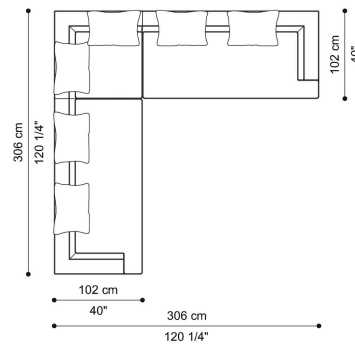

DIMENSIONS

SECTIONAL SOFA
SUGGESTED COMPOSITION 1
F.LCS.213.E + F.LCS.213.Y

L 318 D 102 H 63 CM

SECTIONAL SOFA
SUGGESTED COMPOSITION 2
F.LCS.213.Q + F.LCS.213.F

L 318 D 160 H 63 CM

SECTIONAL SOFA
SUGGESTED COMPOSITION 3
F.LCS.213.E + F.LCS.213.D + F.LCS.213.Y

L 306 D 216 H 63 CM

SECTIONAL SOFA
SUGGESTED COMPOSITION 4
F.LCS.213.E + F.LCS.213.D + F.LCS.213.F

L 306 D 306 H 63 CM

SECTIONAL SOFA
SUGGESTED COMPOSITION 5
F.LCS.213.A + 2X F.LCS.213.J + F.LCS.213.D + F.LCS.213.F

L 330 D 102 H 63 CM

SECTIONAL SOFA
LEFT END ELEMENT - 1 CUSHION 60X60 CM
INCLUDED
F.LCS.213.A

L 114 D 102 H 63 CM

SECTIONAL SOFA
RIGHT END ELEMENT - 1 CUSHION 60X60 CM
INCLUDED
F.LCS.213.B

L 114 D 102 H 63 CM

L 204 D 102 H 63 CM

SECTIONAL SOFA
RIGHT END ELEMENT - 2 CUSHIONS 60X60 CM
INCLUDED

F.LCS.213.F

L 204 D 102 H 63 CM

SECTIONAL SOFA
CENTRAL ELEMENT - 1 CUSHION 60X60 CM
INCLUDED

F.LCS.213.J

L 114 D 102 H 63 CM