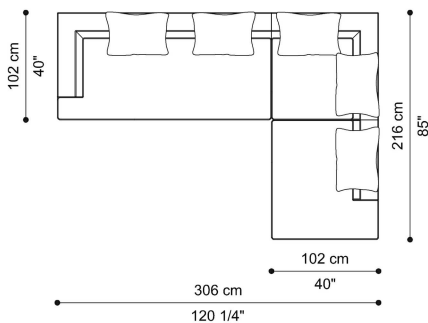

DIMENSIONS

SECTIONAL SOFA
SUGGESTED COMPOSITION 1
F.LCS.213.E + F.LCS.213.Y

L 318 D 102 H 63 CM

SECTIONAL SOFA
SUGGESTED COMPOSITION 2
F.LCS.213.Q + F.LCS.213.F

L 318 D 160 H 63 CM

SECTIONAL SOFA
SUGGESTED COMPOSITION 3
F.LCS.213.E + F.LCS.213.D + F.LCS.213.Y

L 306 D 216 H 63 CM

SECTIONAL SOFA
SUGGESTED COMPOSITION 4
F.LCS.213.E + F.LCS.213.D + F.LCS.213.F

L 306 D 306 H 63 CM

SECTIONAL SOFA
SUGGESTED COMPOSITION 5
F.LCS.213.A + 2X F.LCS.213.J + F.LCS.213.D + F.LCS.213.F

L 330 D 102 H 63 CM

SECTIONAL SOFA
LEFT END ELEMENT - 1 CUSHION 60X60 CM
INCLUDED
F.LCS.213.A

L 114 D 102 H 63 CM

SECTIONAL SOFA
RIGHT END ELEMENT - 1 CUSHION 60X60 CM
INCLUDED
F.LCS.213.B

L 114 D 102 H 63 CM