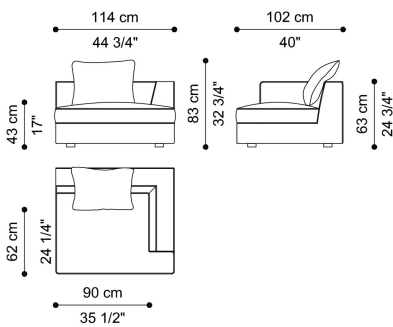

DIMENSIONS

SECTIONAL SOFA
SUGGESTED COMPOSITION 1
F.LCS.213.E + F.LCS.213.Y

L 318 D 102 H 63 CM

SECTIONAL SOFA
SUGGESTED COMPOSITION 2
F.LCS.213.Q + F.LCS.213.F

L 318 D 160 H 63 CM

SECTIONAL SOFA
SUGGESTED COMPOSITION 3
F.LCS.213.E + F.LCS.213.D + F.LCS.213.Y

L 306 D 216 H 63 CM

SECTIONAL SOFA
SUGGESTED COMPOSITION 4
F.LCS.213.E + F.LCS.213.D + F.LCS.213.F

L 306 D 306 H 63 CM

SECTIONAL SOFA
SUGGESTED COMPOSITION 5
F.LCS.213.A + 2X F.LCS.213.J + F.LCS.213.D + F.LCS.213.F

L 330 D 102 H 63 CM

SECTIONAL SOFA
LEFT END ELEMENT - 1 CUSHION 60X60 CM
INCLUDED
F.LCS.213.A

L 114 D 102 H 63 CM

SECTIONAL SOFA
RIGHT END ELEMENT - 1 CUSHION 60X60 CM
INCLUDED
F.LCS.213.B

L 114 D 102 H 63 CM

SECTIONAL SOFA
CENTRAL ELEMENT - 1 CUSHION 60X60 CM
INCLUDED
F.LCS.213.C

L 90 D 102 H 63 CM

SECTIONAL SOFA
CORNER ELEMENT - 2 CUSHIONS 60X60 CM
INCLUDED
F.LCS.213.D

L 102 D 102 H 63 CM

SECTIONAL SOFA
LEFT END ELEMENT - 2 CUSHIONS 60X60 CM
INCLUDED
F.LCS.213.E