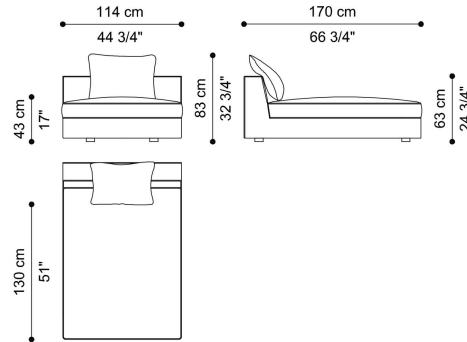

L 204 D 102 H 63 CM

SECTIONAL SOFA
RIGHT END ELEMENT - 2 CUSHIONS 60X60 CM
INCLUDED

F.LCS.213.F

L 204 D 102 H 63 CM

SECTIONAL SOFA
CENTRAL ELEMENT - 1 CUSHION 60X60 CM
INCLUDED

F.LCS.213.J

L 114 D 102 H 63 CM

SECTIONAL SOFA
CENTRAL ELEMENT - 2 CUSHIONS 60X60 CM
INCLUDED

F.LCS.213.K

L 180 D 102 H 63 CM

SECTIONAL SOFA
RIGHT DORMEUSE - 1 CUSHION 60X60 CM
INCLUDED

F.LCS.213.P

L 114 D 160 H 63 CM

SECTIONAL SOFA
LEFT DORMEUSE - 1 CUSHION 60X60 CM
INCLUDED

F.LCS.213.Q

L 114 D 160 H 63 CM

SECTIONAL SOFA
LEFT END POUF - 1 CUSHION 60X60 CM INCLUDED

F.LCS.213.X

L 114 D 102 H 63 CM

SECTIONAL SOFA
RIGHT END POUF - 1 CUSHION 60X60 CM
INCLUDED

F.LCS.213.Y

L 114 D 102 H 63 CM

SECTIONAL SOFA
CHAISE LONGUE - 1 CUSHION 60X60 CM
INCLUDED

F.LCS.213.Z

L 114 D 170 H 63 CM

UPHOLSTERY

FABRIC / LEATHER

[download the file in the product page](#)

ACCESSORIES

DECORATIVE CUSHIONS