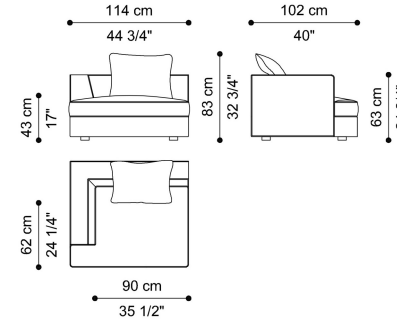

DIMENSIONS

SECTIONAL SOFA
SUGGESTED COMPOSITION 1
F.LCS.213.E + F.LCS.213.Y

L 318 D 102 H 63 CM

SECTIONAL SOFA
SUGGESTED COMPOSITION 2
F.LCS.213.Q + F.LCS.213.F

L 318 D 160 H 63 CM

SECTIONAL SOFA
SUGGESTED COMPOSITION 3
F.LCS.213.E + F.LCS.213.D + F.LCS.213.Y

L 306 D 216 H 63 CM

SECTIONAL SOFA
SUGGESTED COMPOSITION 4
F.LCS.213.E + F.LCS.213.D + F.LCS.213.F

L 306 D 306 H 63 CM

SECTIONAL SOFA
SUGGESTED COMPOSITION 5
F.LCS.213.A + 2X F.LCS.213.J + F.LCS.213.D + F.LCS.213.F

L 330 D 102 H 63 CM

SECTIONAL SOFA
LEFT END ELEMENT - 1 CUSHION 60X60 CM
INCLUDED
F.LCS.213.A

L 114 D 102 H 63 CM

SECTIONAL SOFA
RIGHT END ELEMENT - 1 CUSHION 60X60 CM
INCLUDED
F.LCS.213.B

L 114 D 102 H 63 CM

L 204 D 102 H 63 CM

SECTIONAL SOFA
RIGHT END ELEMENT - 2 CUSHIONS 60X60 CM
INCLUDED

F.LCS.213.F

L 204 D 102 H 63 CM

SECTIONAL SOFA
CENTRAL ELEMENT - 1 CUSHION 60X60 CM
INCLUDED

F.LCS.213.J

L 114 D 102 H 63 CM