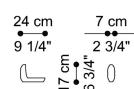

SECTIONAL SOFA
WOODEN FOOT 4 X F.KAU.211.B + F.KAU.211.A FOR
MODULAR SOFAS, Q.TY ACCORDING TO
COMPOSITION SCHEME
F.KAU.210.A