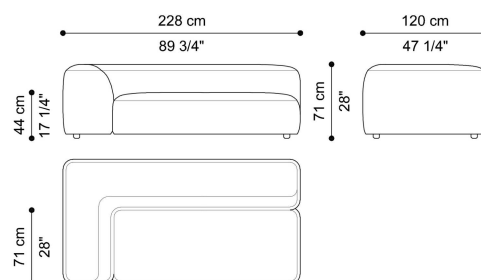

**IMPORTANT NOTE: SOFA COMPOSED BY THREE ELEMENTS: STRUCTURE/SEATING + STRUCTURAL BACK CUSHIONS + WOODEN FEET.
ALL THREE ELEMENTS MUST BE SELECTED TO COMPOSE ONE FULL SOFA.**

ALL SIZES ARE INTENDED FOR UPHOLSTERED PARTS ONLY, FEET NOT INCLUDED.
ADDING FEET INCREASES THE SOFA SIZE BY 3 CM ON EACH SIDE.
IN CASE OF MODULAR COMPOSITIONS, THE OVERALL SIZE IS LESS THAN THE SUM OF SIZES OF ALL SINGLE MODULES,
DUE TO COMPRESSION BETWEEN ADJOINING MODULES.

DIMENSIONS

SECTIONAL SOFA
CENTRAL ELEMENT
F.KAU.213.C

L 115 D 120 H 71 CM

SECTIONAL SOFA
LEFT CORNER ELEMENT
F.KAU.213.J

L 228 D 120 H 71 CM

SECTIONAL SOFA
RIGHT CORNER ELEMENT
F.KAU.213.K

L 228 D 120 H 71 CM

SECTIONAL SOFA
LEFT DORMEUSE
F.KAU.213.P

L 178 D 120 H 71 CM

SECTIONAL SOFA
RIGHT DORMEUSE
F.KAU.213.Q

L 178 D 120 H 71 CM

SECTIONAL SOFA
CHAISE LONGUE
F.KAU.213.R

L 115 D 183 H 71 CM

SECTIONAL SOFA
POUF
F.KAU.213.X

L 115 D 115 H 44 CM

SECTIONAL SOFA
BENCH ELEMENT
F.KAU.216.A

L 178 D 65 H 44 CM

SECTIONAL SOFA
ARMREST
F.KAU.218.A

L 41 D 120 H 55 CM

SECTIONAL SOFA
STRUCTURAL BACK CUSHION 2 X F.KAU.211.A 1 X
F.KAU.213.C + F.KAU.213.P + F.KAU.213.Q +
F.KAU.213.R
F.KAU.219.A