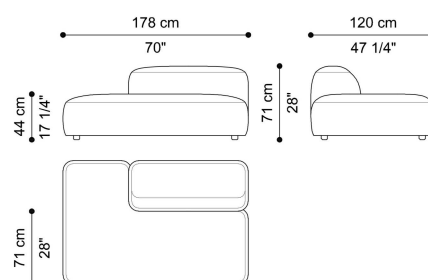

**IMPORTANT NOTE: SOFA COMPOSED BY THREE ELEMENTS: STRUCTURE/SEATING + STRUCTURAL BACK CUSHIONS + WOODEN FEET.
ALL THREE ELEMENTS MUST BE SELECTED TO COMPOSE ONE FULL SOFA.**

ALL SIZES ARE INTENDED FOR UPHOLSTERED PARTS ONLY, FEET NOT INCLUDED.
ADDING FEET INCREASES THE SOFA SIZE BY 3 CM ON EACH SIDE.
IN CASE OF MODULAR COMPOSITIONS, THE OVERALL SIZE IS LESS THAN THE SUM OF SIZES OF ALL SINGLE MODULES,
DUE TO COMPRESSION BETWEEN ADJOINING MODULES.

DIMENSIONS

SECTIONAL SOFA
CENTRAL ELEMENT
F.KAU.213.C

L 115 D 120 H 71 CM

SECTIONAL SOFA
LEFT CORNER ELEMENT
F.KAU.213.J

L 228 D 120 H 71 CM

SECTIONAL SOFA
RIGHT CORNER ELEMENT
F.KAU.213.K

L 228 D 120 H 71 CM

SECTIONAL SOFA
LEFT DORMEUSE
F.KAU.213.P

L 178 D 120 H 71 CM

SECTIONAL SOFA
RIGHT DORMEUSE
F.KAU.213.Q

L 178 D 120 H 71 CM

SECTIONAL SOFA
CHAISE LONGUE
F.KAU.213.R

L 115 D 183 H 71 CM

SECTIONAL SOFA
POUF
F.KAU.213.X

L 115 D 115 H 44 CM

SECTIONAL SOFA
BENCH ELEMENT
F.KAU.216.A

L 178 D 65 H 44 CM

SECTIONAL SOFA
ARMREST
F.KAU.218.A

L 41 D 120 H 55 CM

SECTIONAL SOFA
STRUCTURAL BACK CUSHION 2 X F.KAU.211.A 1 X
F.KAU.213.C + F.KAU.213.P + F.KAU.213.Q +
F.KAU.213.R
F.KAU.219.A