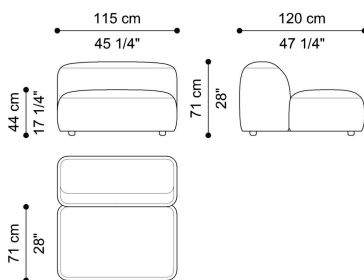

**IMPORTANT NOTE: SOFA COMPOSED BY THREE ELEMENTS: STRUCTURE/SEATING + STRUCTURAL BACK CUSHIONS + WOODEN FEET.
ALL THREE ELEMENTS MUST BE SELECTED TO COMPOSE ONE FULL SOFA.**

ALL SIZES ARE INTENDED FOR UPHOLSTERED PARTS ONLY, FEET NOT INCLUDED.
ADDING FEET INCREASES THE SOFA SIZE BY 3 CM ON EACH SIDE.
IN CASE OF MODULAR COMPOSITIONS, THE OVERALL SIZE IS LESS THAN THE SUM OF SIZES OF ALL SINGLE MODULES,
DUE TO COMPRESSION BETWEEN ADJOINING MODULES.

DIMENSIONS

SECTIONAL SOFA
CENTRAL ELEMENT
F.KAU.213.C

L 115 D 120 H 71 CM

SECTIONAL SOFA
LEFT CORNER ELEMENT
F.KAU.213.J

L 228 D 120 H 71 CM

SECTIONAL SOFA
RIGHT CORNER ELEMENT
F.KAU.213.K

L 228 D 120 H 71 CM

SECTIONAL SOFA
LEFT DORMEUSE
F.KAU.213.P

L 178 D 120 H 71 CM

SECTIONAL SOFA
RIGHT DORMEUSE
F.KAU.213.Q

L 178 D 120 H 71 CM

SECTIONAL SOFA
CHAISE LONGUE
F.KAU.213.R

L 115 D 183 H 71 CM

SECTIONAL SOFA
POUF
F.KAU.213.X

L 115 D 115 H 44 CM

SECTIONAL SOFA
BENCH ELEMENT
F.KAU.216.A

L 178 D 65 H 44 CM

SECTIONAL SOFA
ARMREST
F.KAU.218.A

L 41 D 120 H 55 CM

SECTIONAL SOFA
STRUCTURAL BACK CUSHION 2 X F.KAU.211.A 1 X
F.KAU.213.C + F.KAU.213.P + F.KAU.213.Q +
F.KAU.213.R
F.KAU.219.A