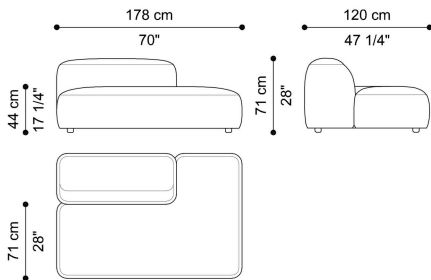

**IMPORTANT NOTE: SOFA COMPOSED BY THREE ELEMENTS: STRUCTURE/SEATING + STRUCTURAL BACK CUSHIONS + WOODEN FEET.
ALL THREE ELEMENTS MUST BE SELECTED TO COMPOSE ONE FULL SOFA.**

ALL SIZES ARE INTENDED FOR UPHOLSTERED PARTS ONLY, FEET NOT INCLUDED.
ADDING FEET INCREASES THE SOFA SIZE BY 3 CM ON EACH SIDE.
IN CASE OF MODULAR COMPOSITIONS, THE OVERALL SIZE IS LESS THAN THE SUM OF SIZES OF ALL SINGLE MODULES,
DUE TO COMPRESSION BETWEEN ADJOINING MODULES.

DIMENSIONS

SECTIONAL SOFA
CENTRAL ELEMENT
F.KAU.213.C

L 115 D 120 H 71 CM

SECTIONAL SOFA
LEFT CORNER ELEMENT
F.KAU.213.J

L 228 D 120 H 71 CM

SECTIONAL SOFA
RIGHT CORNER ELEMENT
F.KAU.213.K

L 228 D 120 H 71 CM

SECTIONAL SOFA
LEFT DORMEUSE
F.KAU.213.P

L 178 D 120 H 71 CM

SECTIONAL SOFA
RIGHT DORMEUSE
F.KAU.213.Q

L 178 D 120 H 71 CM

SECTIONAL SOFA
CHAISE LONGUE
F.KAU.213.R

L 115 D 183 H 71 CM

SECTIONAL SOFA
POUF
F.KAU.213.X

L 115 D 115 H 44 CM

SECTIONAL SOFA
BENCH ELEMENT
F.KAU.216.A

L 178 D 65 H 44 CM

SECTIONAL SOFA
ARMREST
F.KAU.218.A

L 41 D 120 H 55 CM

SECTIONAL SOFA
STRUCTURAL BACK CUSHION 2 X F.KAU.211.A 1 X
F.KAU.213.C + F.KAU.213.P + F.KAU.213.Q +
F.KAU.213.R
F.KAU.219.A