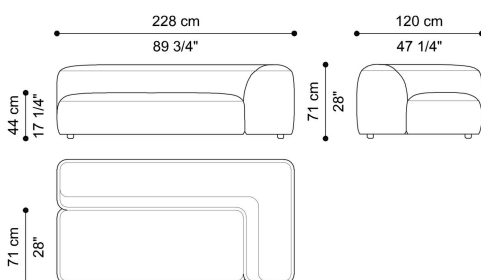

**IMPORTANT NOTE: SOFA COMPOSED BY THREE ELEMENTS: STRUCTURE/SEATING + STRUCTURAL BACK CUSHIONS + WOODEN FEET.
ALL THREE ELEMENTS MUST BE SELECTED TO COMPOSE ONE FULL SOFA.**

ALL SIZES ARE INTENDED FOR UPHOLSTERED PARTS ONLY, FEET NOT INCLUDED.
ADDING FEET INCREASES THE SOFA SIZE BY 3 CM ON EACH SIDE.
IN CASE OF MODULAR COMPOSITIONS, THE OVERALL SIZE IS LESS THAN THE SUM OF SIZES OF ALL SINGLE MODULES,
DUE TO COMPRESSION BETWEEN ADJOINING MODULES.

DIMENSIONS

SECTIONAL SOFA
CENTRAL ELEMENT
F.KAU.213.C

L 115 D 120 H 71 CM

SECTIONAL SOFA
LEFT CORNER ELEMENT
F.KAU.213.J

L 228 D 120 H 71 CM

SECTIONAL SOFA
RIGHT CORNER ELEMENT
F.KAU.213.K

L 228 D 120 H 71 CM

SECTIONAL SOFA
LEFT DORMEUSE
F.KAU.213.P

L 178 D 120 H 71 CM

SECTIONAL SOFA
RIGHT DORMEUSE
F.KAU.213.Q

L 178 D 120 H 71 CM

SECTIONAL SOFA
CHAISE LONGUE
F.KAU.213.R

L 115 D 183 H 71 CM

SECTIONAL SOFA
POUF
F.KAU.213.X

L 115 D 115 H 44 CM

SECTIONAL SOFA
BENCH ELEMENT
F.KAU.216.A

L 178 D 65 H 44 CM

SECTIONAL SOFA
ARMREST
F.KAU.218.A

L 41 D 120 H 55 CM

SECTIONAL SOFA
STRUCTURAL BACK CUSHION 2 X F.KAU.211.A 1 X
F.KAU.213.C + F.KAU.213.P + F.KAU.213.Q +
F.KAU.213.R
F.KAU.219.A