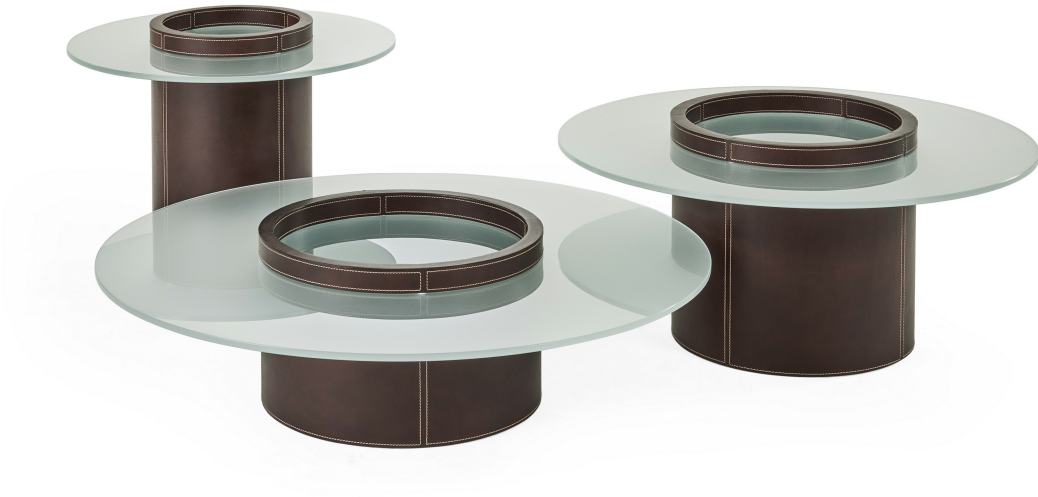

HAVNEN
LOW TABLES

GIANFRANCO
FERRE
HOME

DESCRIPTION

Structure in poplar multilayer wood covered in Matt Saddle Leather from the collection with decorative stitching in contrasting colour.
Top in Frosted Clear glass.

DIMENSIONS

LOW TABLE F.HAV.232.A

Ø 110 H 30 CM

LOW TABLE F.HAV.232.B

Ø 90 H 42 CM

LOW TABLE F.HAV.231.A

Ø 70 H 54 CM

STRUCTURE

SADDLE LEATHER

Matt Saddle Leather

Black Saddle Leather
- Matt

Dark Brown Saddle
Leather - Matt

Tan Saddle Leather -
Matt

TOP

GLASS

Frosted Glass

Frosted Clear Glass