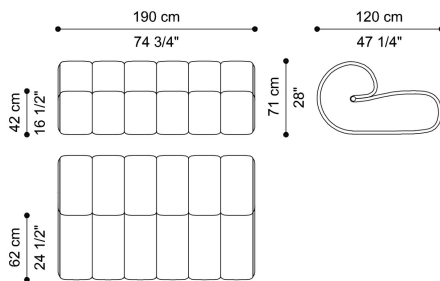

Metal details in the finishings from the collection.

DIMENSIONS

4-SEATER SOFA

F.HAG.211.A

L 314 D 120 H 71 CM

3-SEATER SOFA

F.HAG.211.B

L 252 D 120 H 71 CM

2-SEATER SOFA

F.HAG.211.C

L 190 D 120 H 71 CM

DETAILS

METAL

Black - Glossy

Metal Black - Glossy

Black - Matt