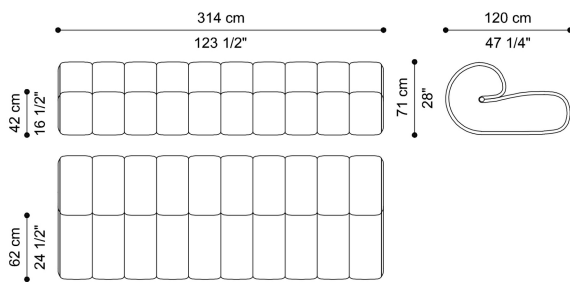

Metal details in the finishings from the collection.

DIMENSIONS

4-SEATER SOFA

F.HAG.211.A

L 314 D 120 H 71 CM

3-SEATER SOFA

F.HAG.211.B

L 252 D 120 H 71 CM

2-SEATER SOFA

F.HAG.211.C

L 190 D 120 H 71 CM

DETAILS

METAL

Black - Glossy

Metal Black - Glossy

Black - Matt