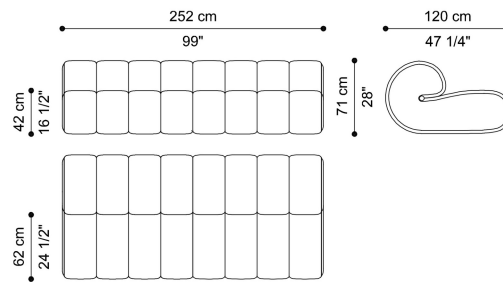

Metal details in the finishings from the collection.

DIMENSIONS

4-SEATER SOFA

F.HAG.211.A

L 314 D 120 H 71 CM

3-SEATER SOFA

F.HAG.211.B

L 252 D 120 H 71 CM

2-SEATER SOFA

F.HAG.211.C

L 190 D 120 H 71 CM

DETAILS

METAL

Black - Glossy

Metal Black - Glossy

Black - Matt