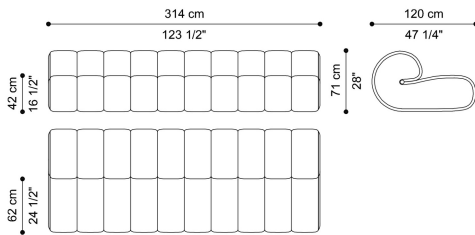

DIMENSIONS

4-SEATER SOFA

**F.HAG.211.A**

L 314 D 120 H 71 CM

3-SEATER SOFA

**F.HAG.211.B**

L 252 D 120 H 71 CM

2-SEATER SOFA

**F.HAG.211.C**

L 190 D 120 H 71 CM

---

DETAILS

METAL

Metal Brushed  
Bronze

Metal Brushed Dark  
Bronze

Metal Chrome -  
Glossy