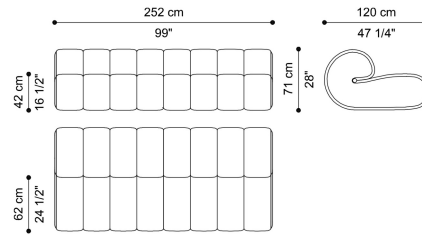

DIMENSIONS

4-SEATER SOFA

**F.HAG.211.A**

L 314 D 120 H 71 CM

3-SEATER SOFA

**F.HAG.211.B**

L 252 D 120 H 71 CM

2-SEATER SOFA

**F.HAG.211.C**

L 190 D 120 H 71 CM

---

DETAILS

METAL

Metal Brushed  
Bronze

Metal Brushed Dark  
Bronze

Metal Chrome -  
Glossy