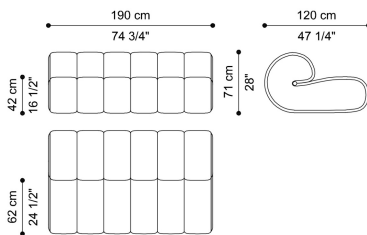

DIMENSIONS

4-SEATER SOFA

**F.HAG.211.A**

L 314 D 120 H 71 CM

3-SEATER SOFA

**F.HAG.211.B**

L 252 D 120 H 71 CM

2-SEATER SOFA

**F.HAG.211.C**

L 190 D 120 H 71 CM

---

DETAILS

METAL

Metal Brushed  
Bronze

Metal Brushed Dark  
Bronze

Metal Chrome -  
Glossy