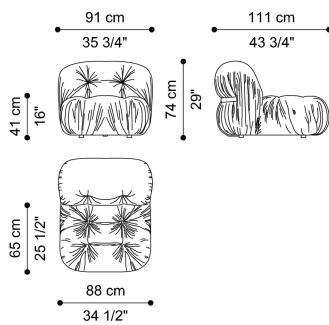

**BROMPTON**  
SECTIONAL SOFAS

GIANFRANCO  
**FERRE**  
HOME

**DESCRIPTION**

Seat in beech wood and variable thickness high density expansive polyurethane foam, with memory foam surface layer. Upholstery in fabric or leather from the collection. Metal element with Brushed Bronze, Brushed Dark Bronze, Black Chrome or Black matt finishing (only for armchair and central element of sofa).

**DIMENSIONS**

**ARMCHAIR  
F.BRM.221.A**

L 91 D 111 H 74 CM

**ARMCHAIR  
ARMREST  
F.BRM.218.A**

L 69 D 31 H 51 CM

**DECORATIVE ELEMENTS**

**METAL**

**Metal Black - Matt**